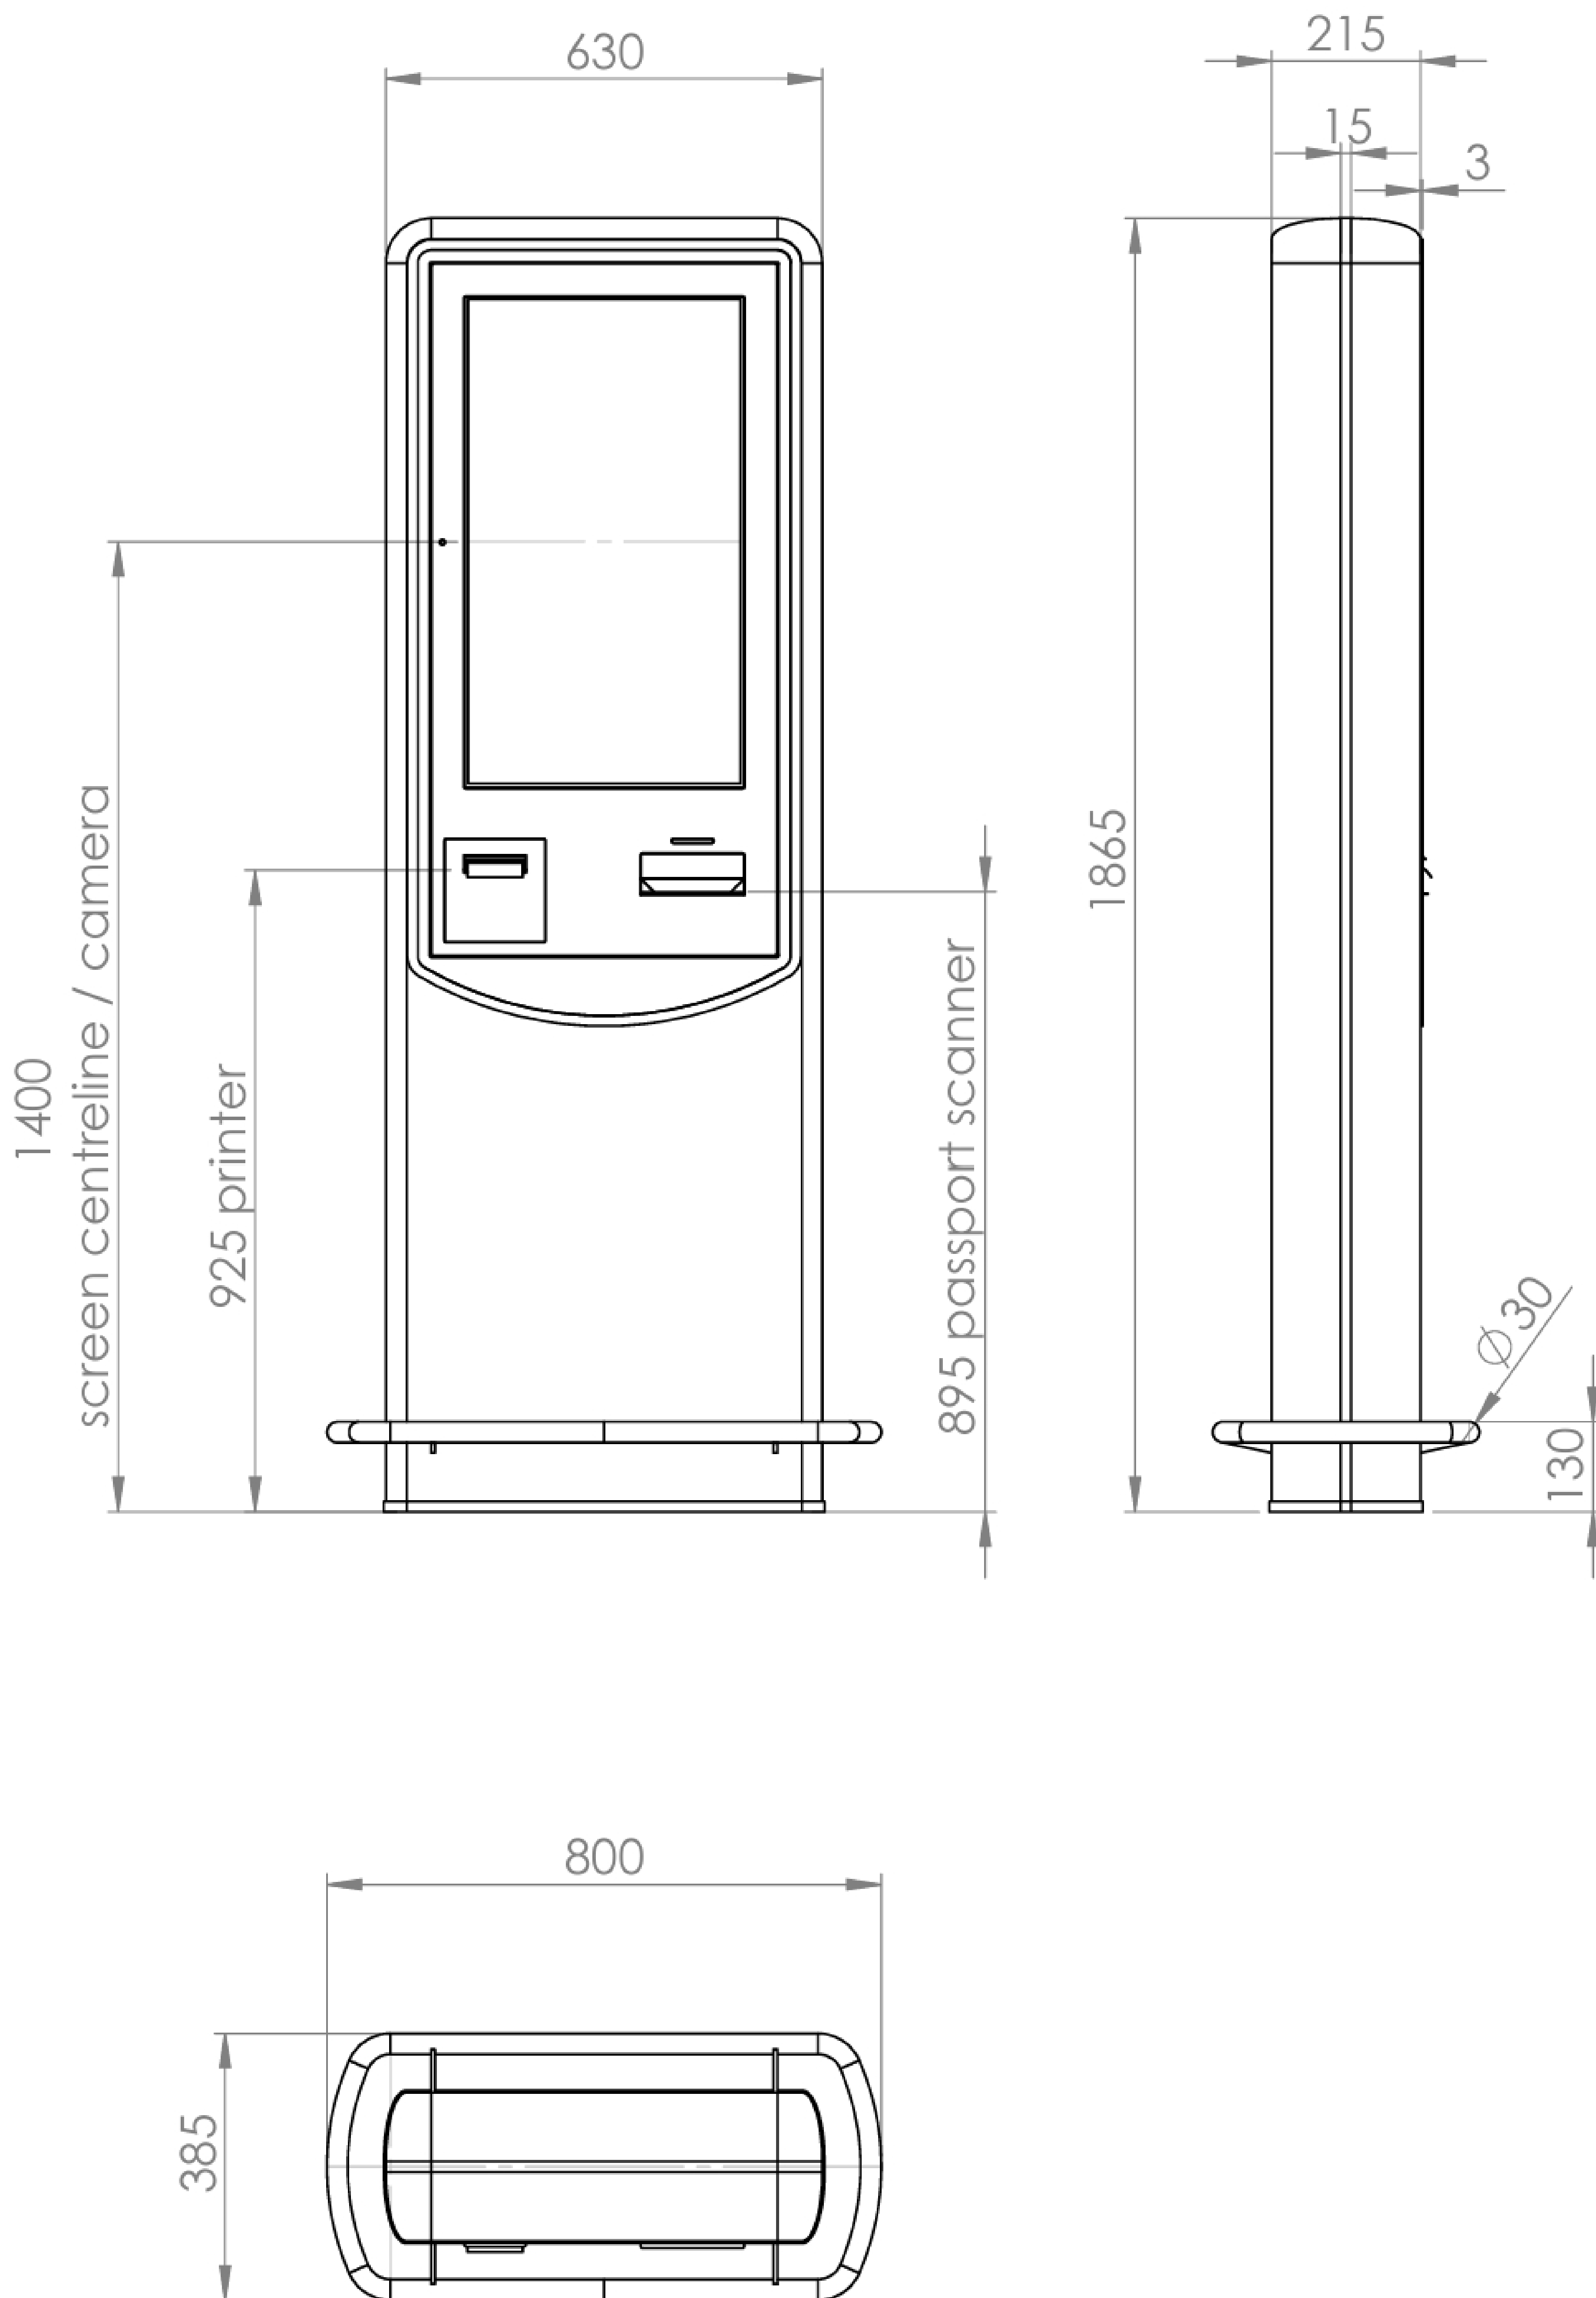

# ELITE-01 VISITOR KIOSK

32" LARGE FORMAT SELF-SERVICE  
VISITOR REGISTRATION KIOSK

# Elite Series - EvTrack Free Standing Visitor Kiosk

# Mechanical Dimensions

# Specifications

Screen	32" Sunlight Readable Touchscreen
Resolution	1920 x 1080
Processor	2.4 GHz Quad Core ARM Processor
Camera (Front)	12 MP Auto Focus
Optical Passport Scanner	Yes
Emirates ID Card Scanner	Yes
Communication	Gigabit Ethernet or Dual Band 802.11 ac WIFI
Power	110~230VAC
Material	Fibre Glass + Steel + Aluminium
Operating System	Android 14