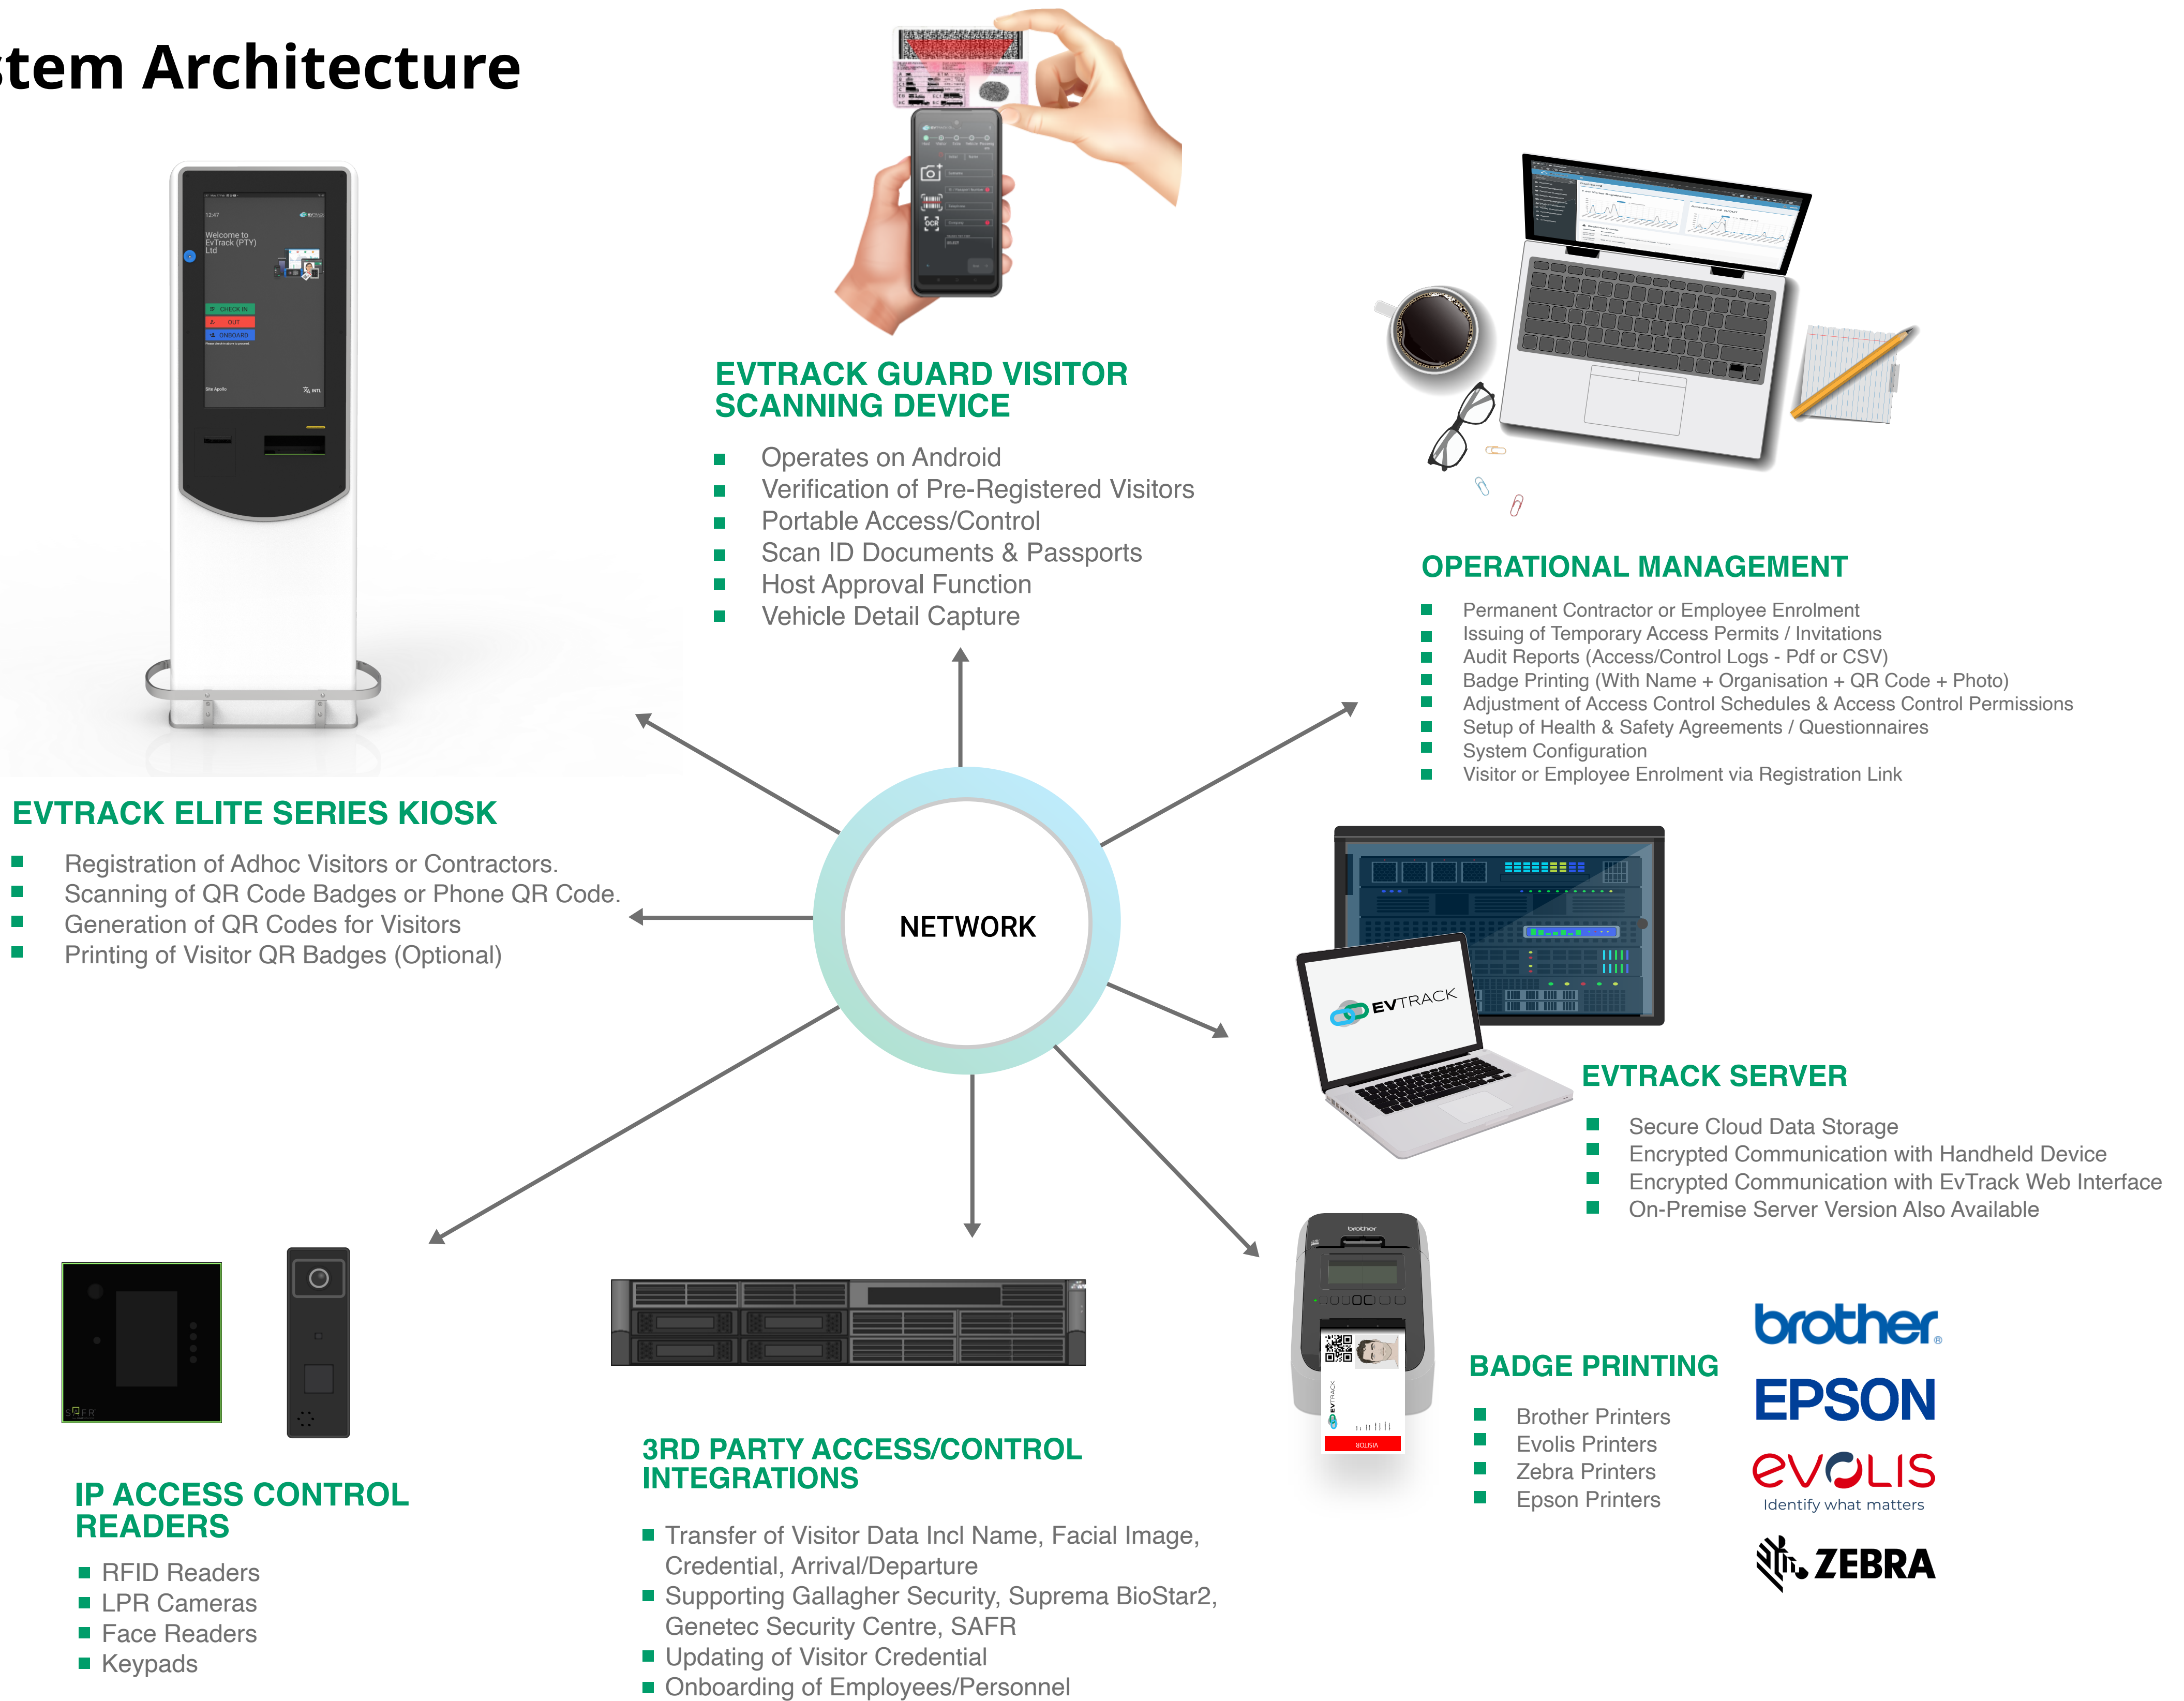

# ELITE-01 VISITOR KIOSK

32" LARGE FORMAT SELF-SERVICE  
VISITOR REGISTRATION KIOSK

# Elite Series - EvTrack Free Standing Visitor Kiosk

# Specifications

Screen	32" Sunlight Readable Touchscreen
Resolution	1920 x 1080
Processor	2.4 GHz Quad Core ARM Processor
Camera (Front)	12 MP Auto Focus
Optical Passport Scanner	Yes
Emirates ID Card Scanner	Yes
Communication	Gigabit Ethernet or Dual Band 802.11 ac WIFI
Power	110~230VAC
Material	Fibre Glass + Steel + Aluminium
Operating System	Android 14

## System Architecture