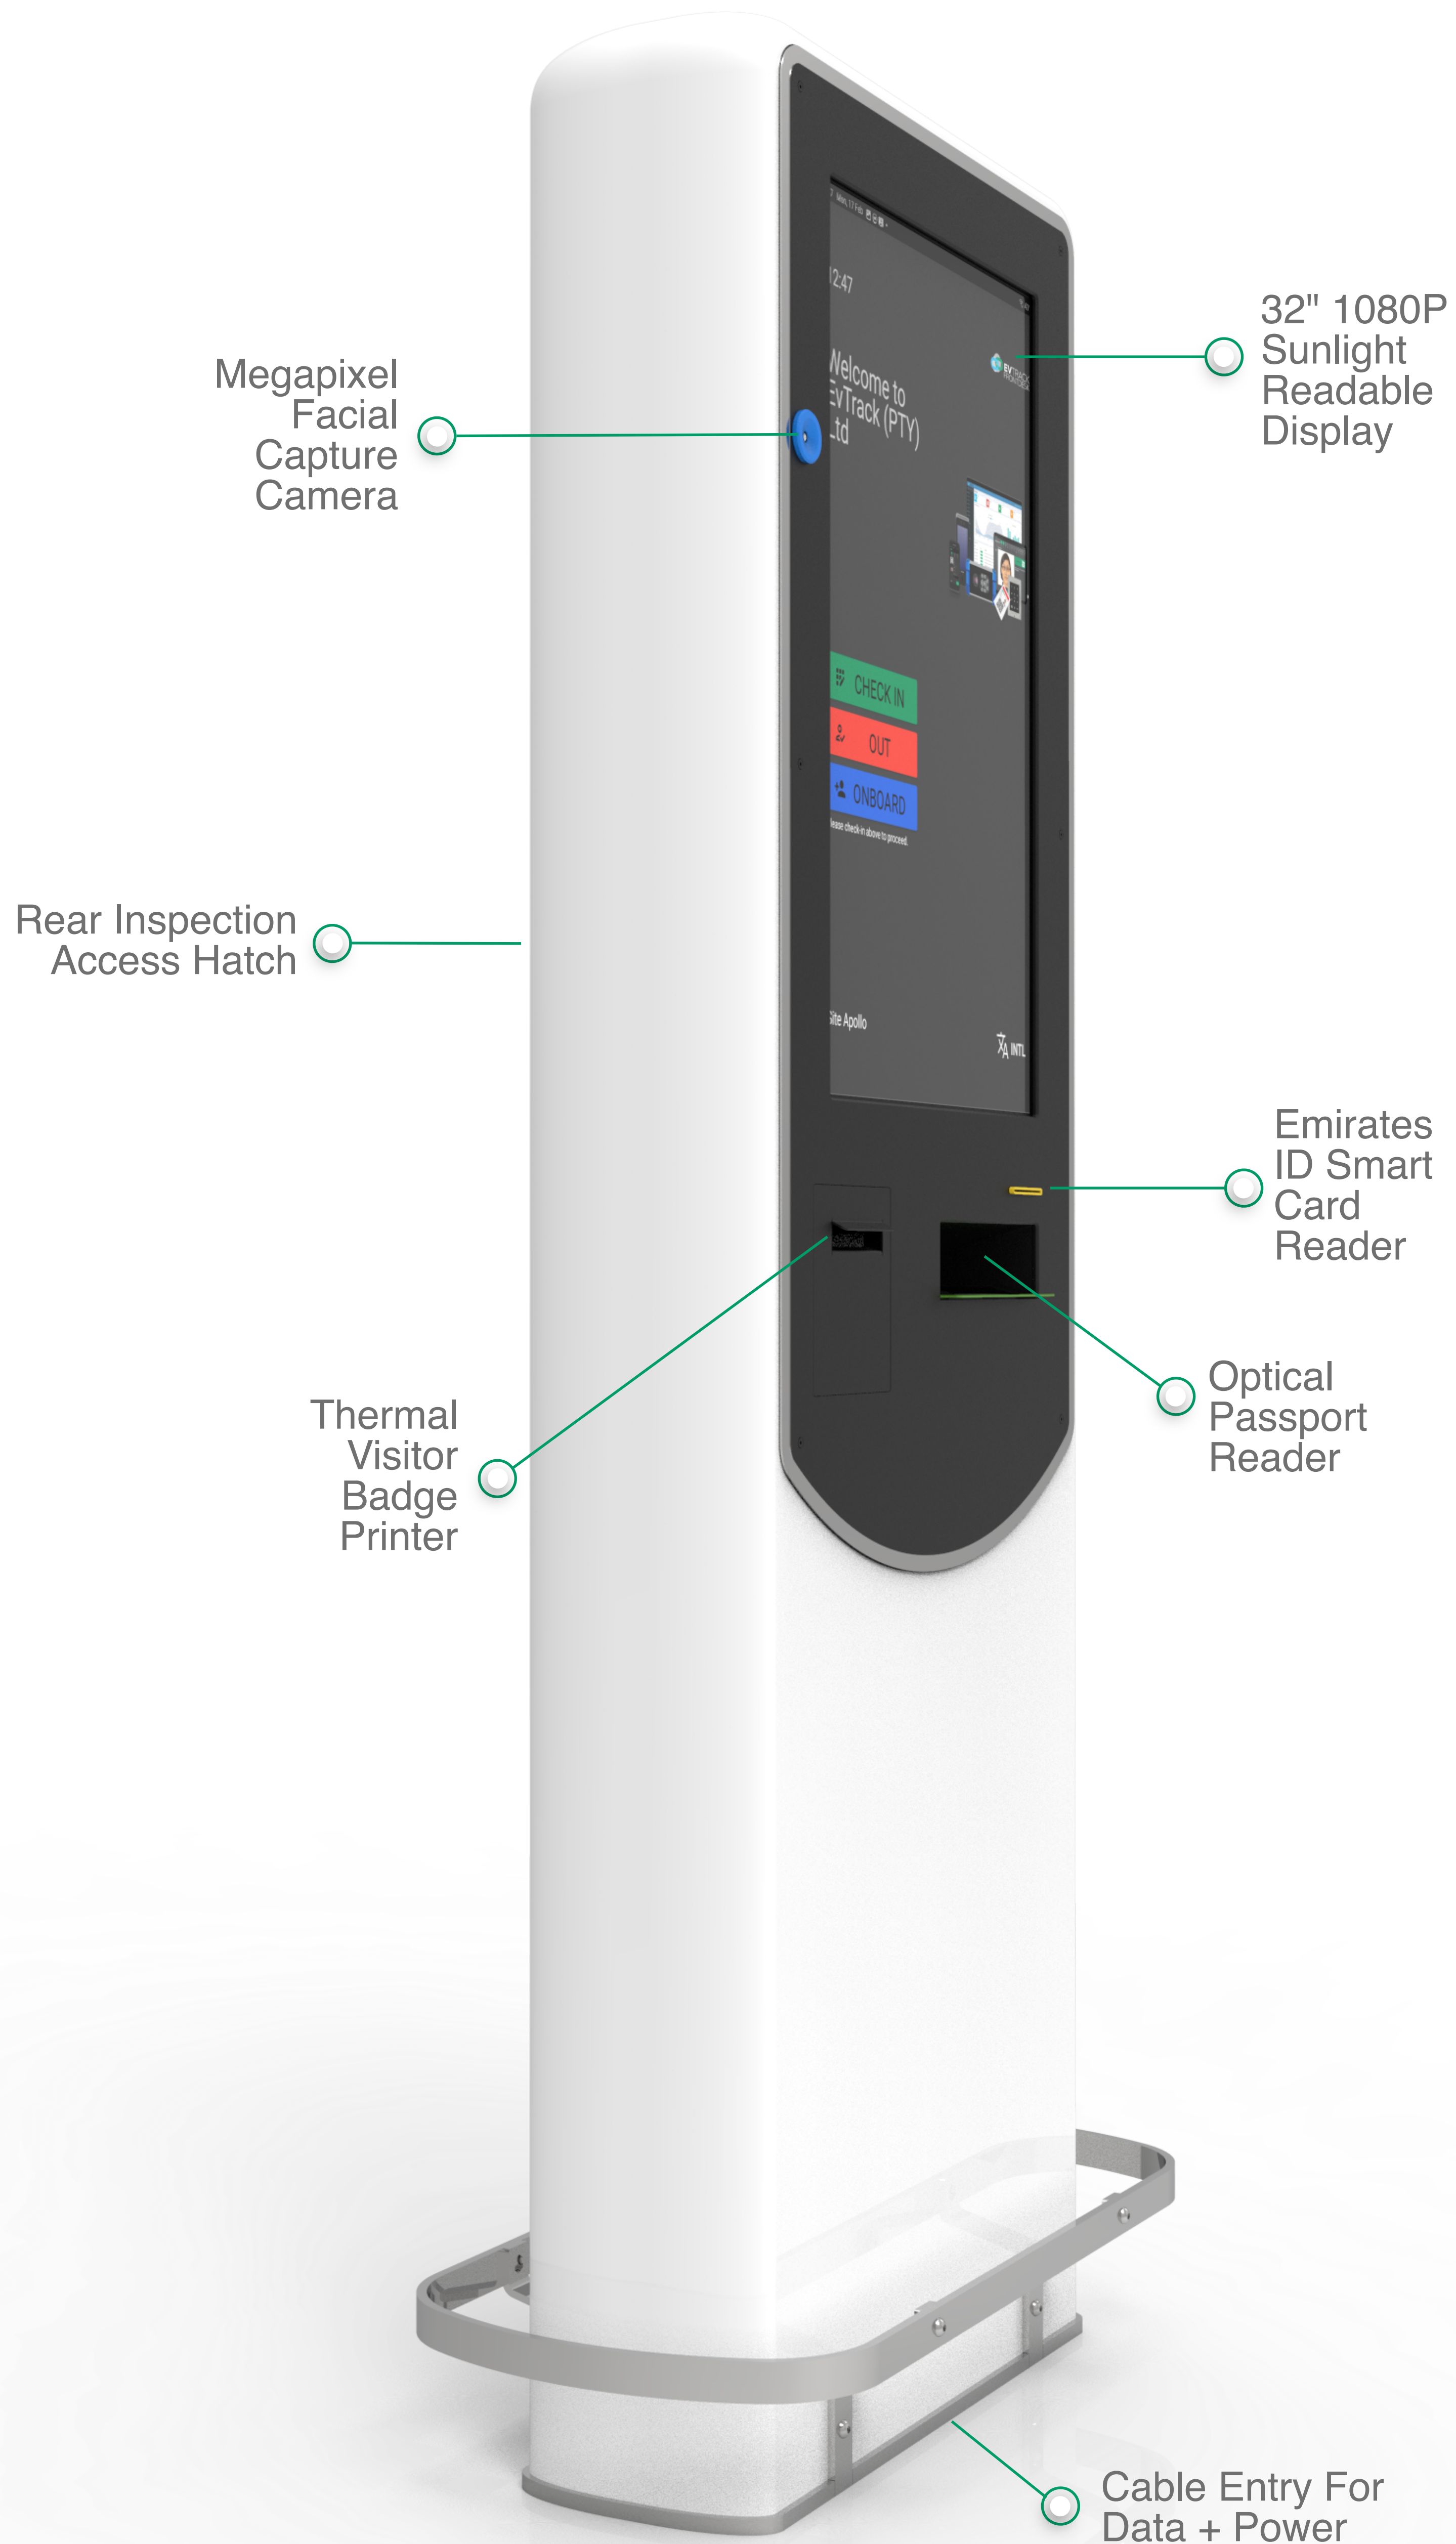

# ELITE-01 VISITOR KIOSK

32" LARGE FORMAT SELF-SERVICE  
VISITOR REGISTRATION KIOSK

# Elite Series - EvTrack Free Standing Visitor Kiosk

# Mechanical Dimensions

# Specifications

Screen	32" Sunlight Readable Touchscreen
Resolution	1920 x 1080
Processor	2.4 GHz Quad Core ARM Processor
Camera (Front)	12 MP Auto Focus
Optical Passport Scanner	Yes
Emirates ID Card Scanner	Yes
Communication	Gigabit Ethernet or Dual Band 802.11 ac WIFI
Power	110~230VAC
Material	Fibre Glass + Steel + Aluminium
Operating System	Android 14