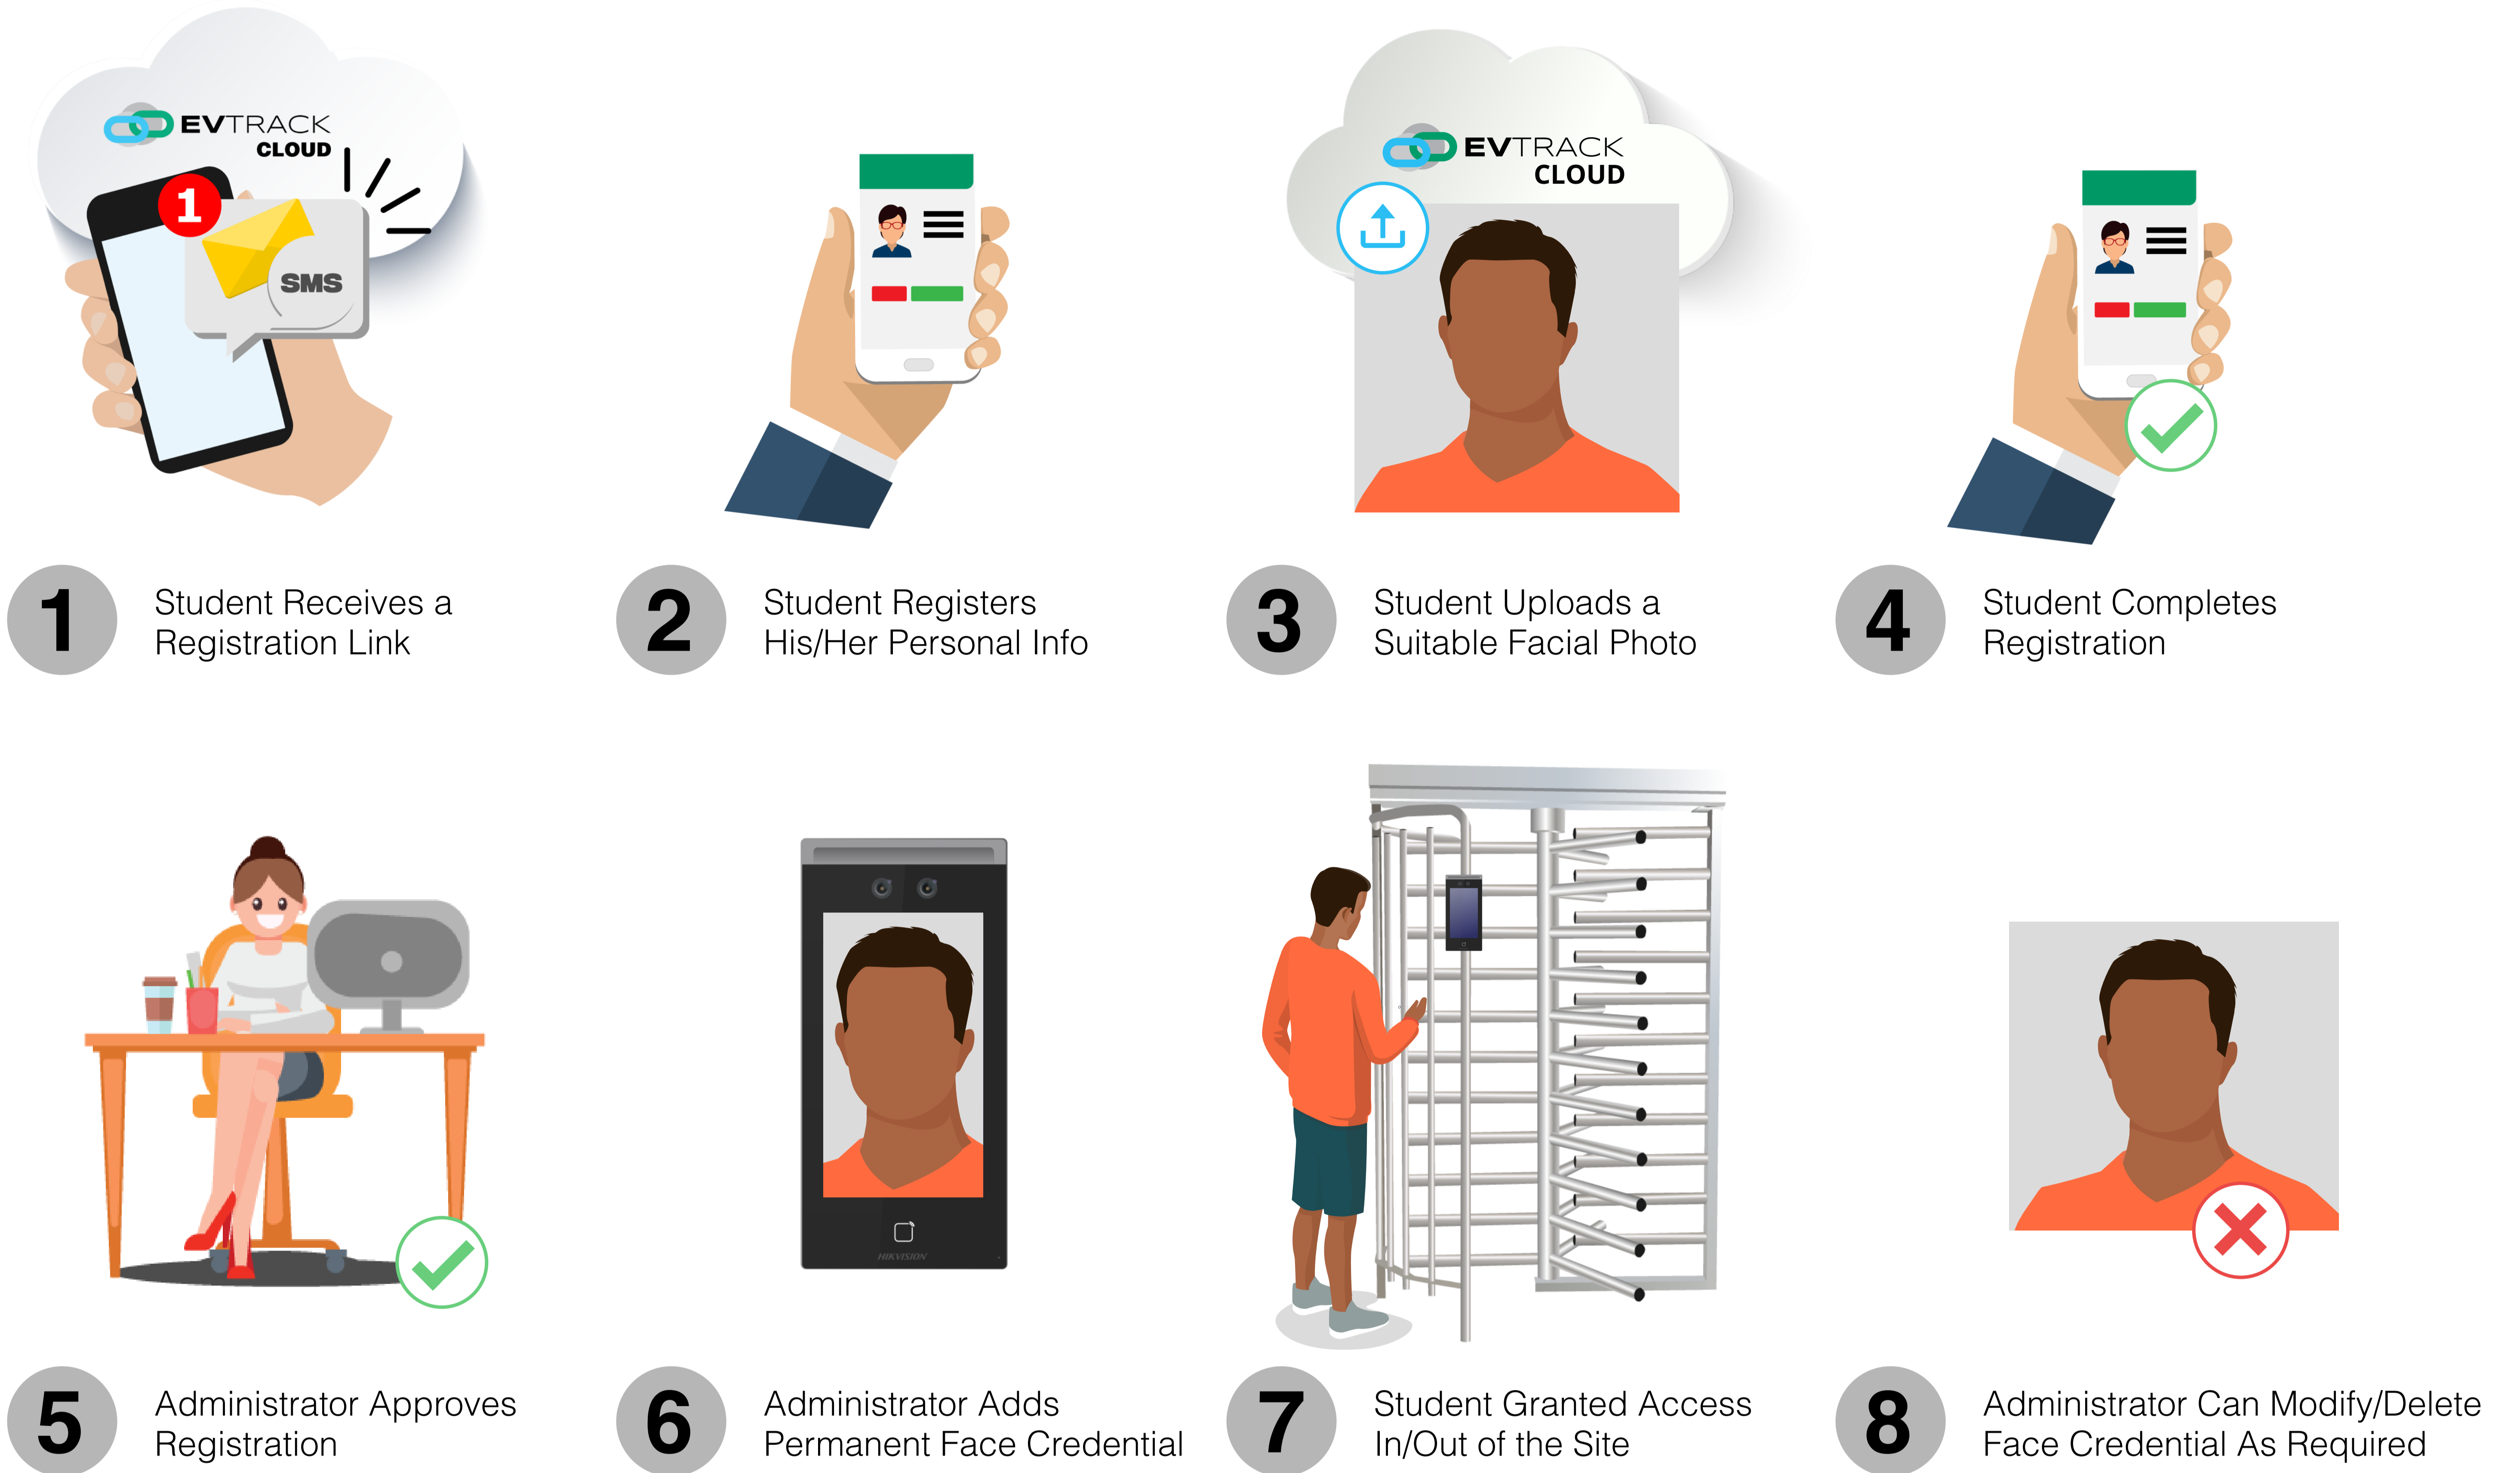

Student Registration