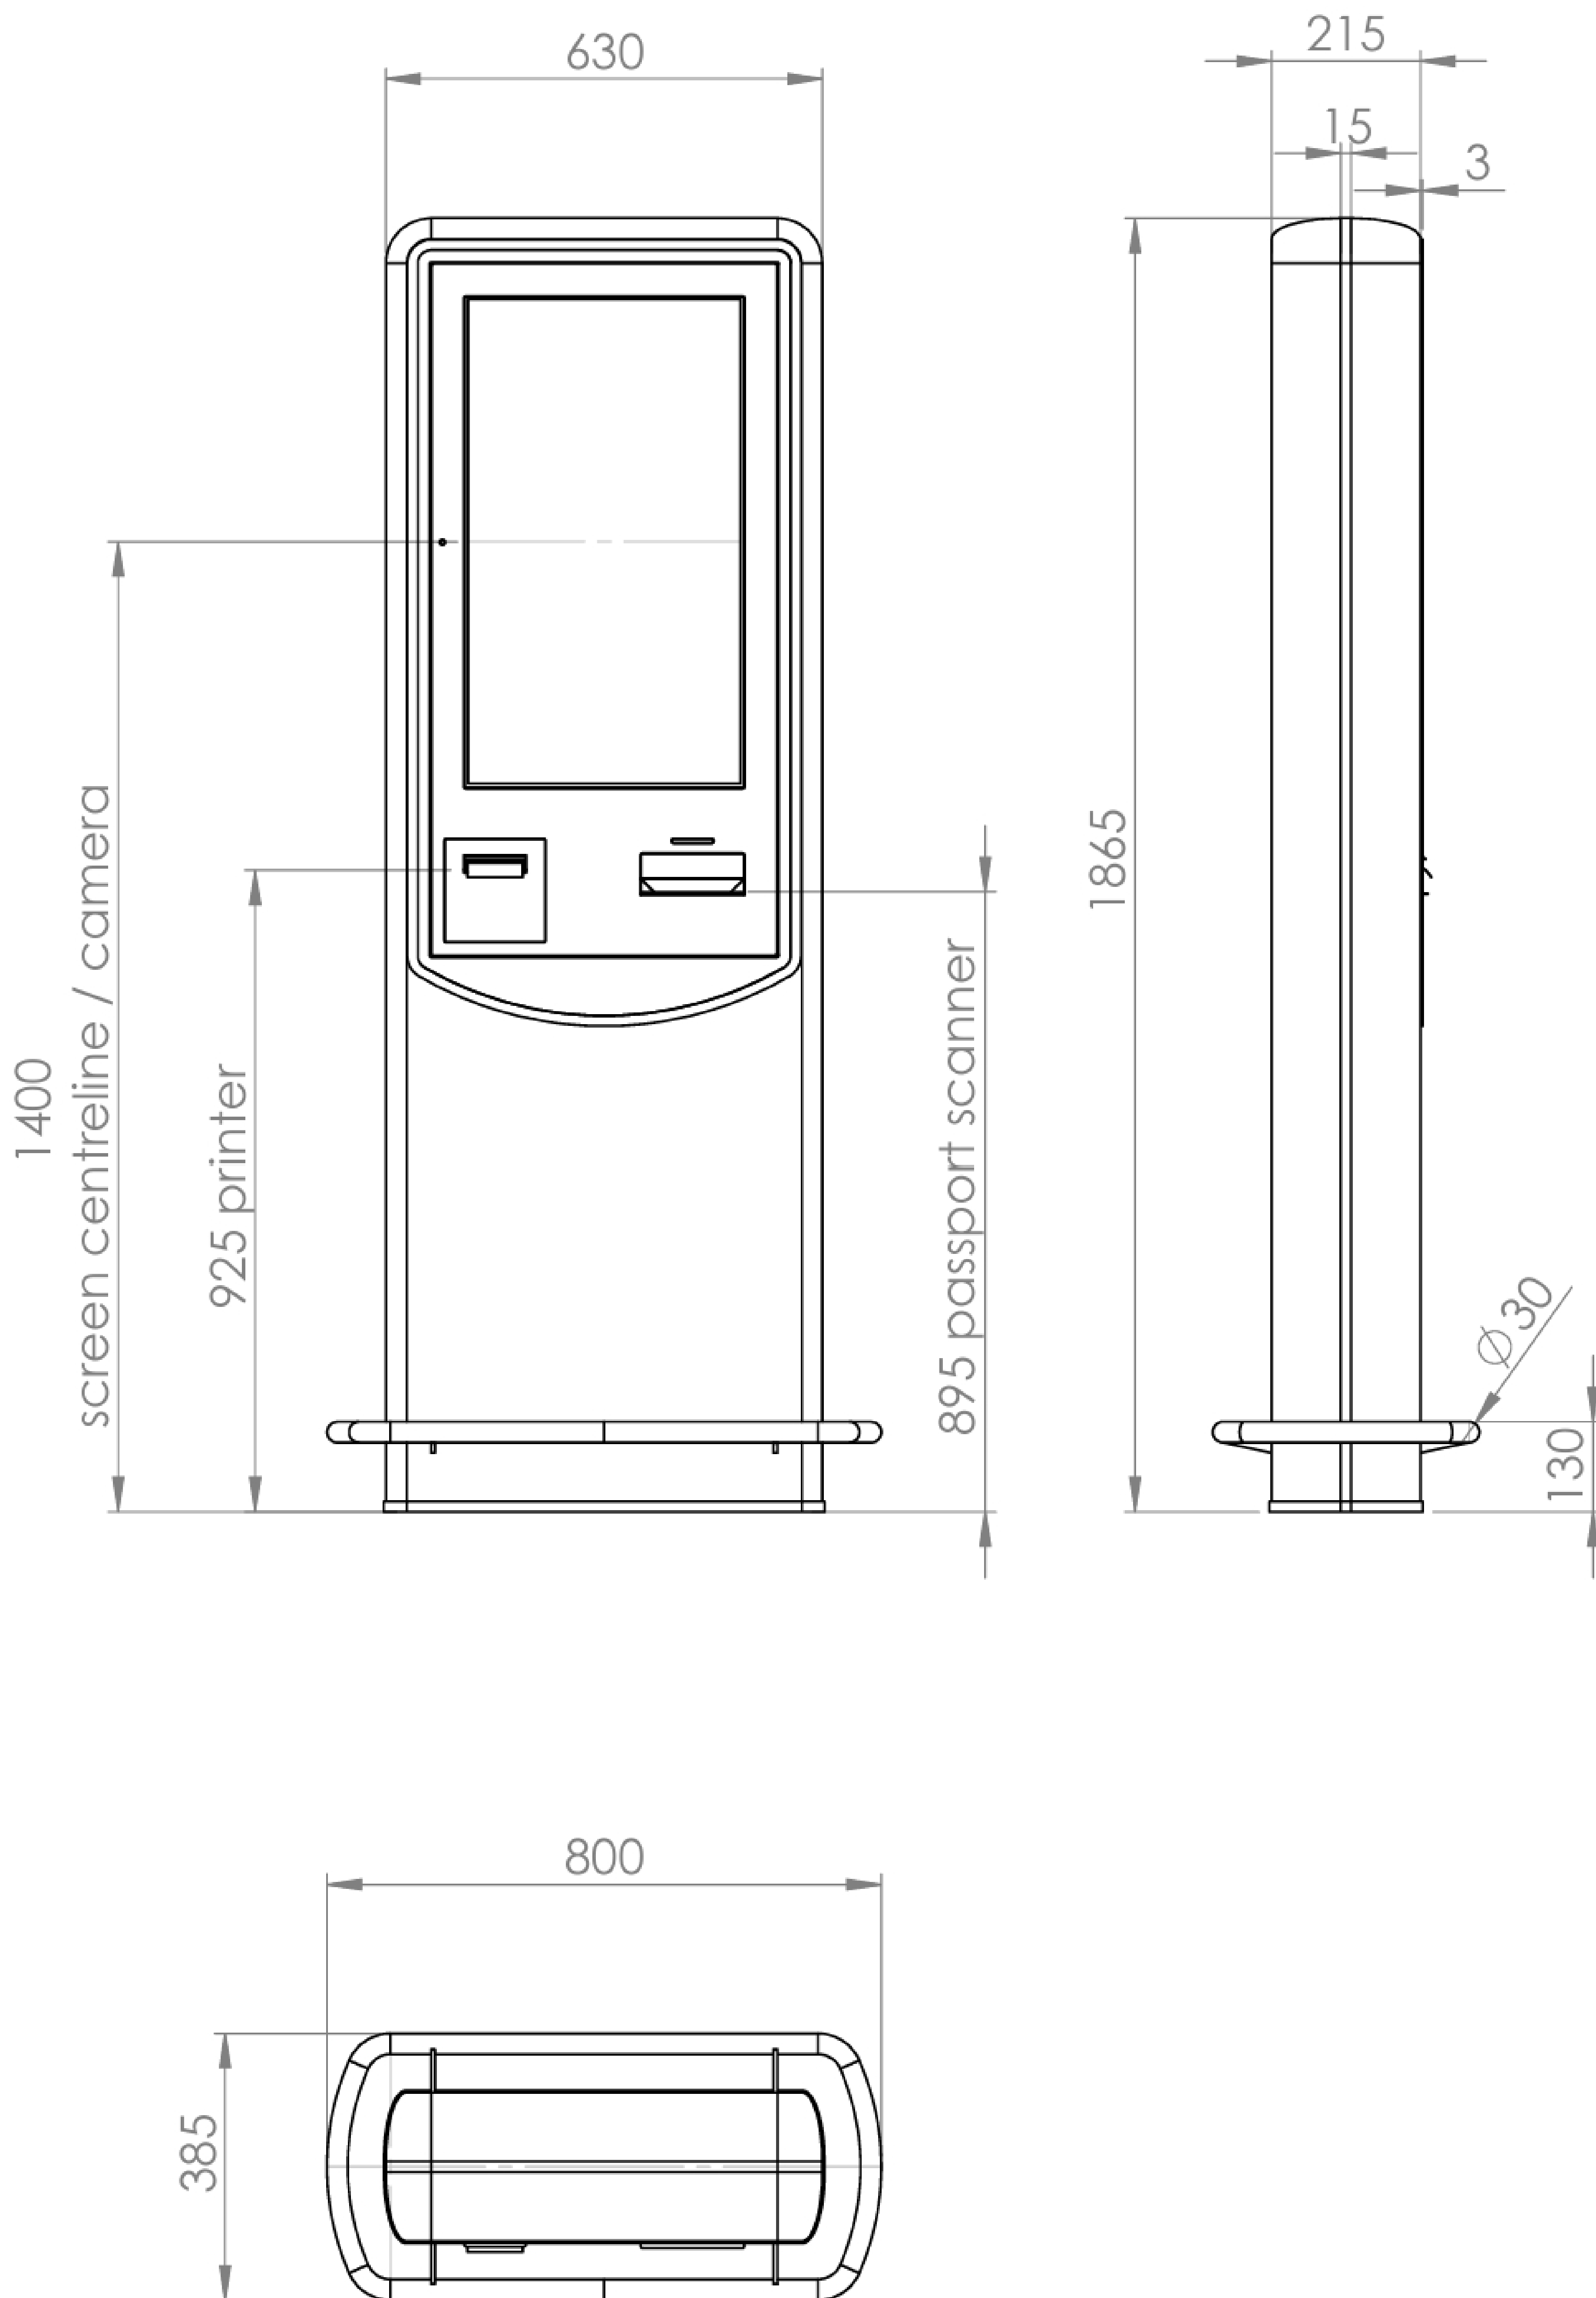

# ELITE-01 VISITOR KIOSK

32" LARGE FORMAT SELF-SERVICE  
VISITOR REGISTRATION KIOSK

# Specifications

Screen	32" Sunlight Readable Touchscreen
Resolution	1920 x 1080
Processor	2.4 GHz Quad Core ARM Processor
Camera (Front)	12 MP Auto Focus
Optical Passport Scanner	Yes
Emirates ID Card Scanner	Yes
Communication	Gigabit Ethernet or Dual Band 802.11 ac WIFI
Power	110~230VAC
Material	Waterproof MDF + Steel + Aluminium
Operating System	Android 14