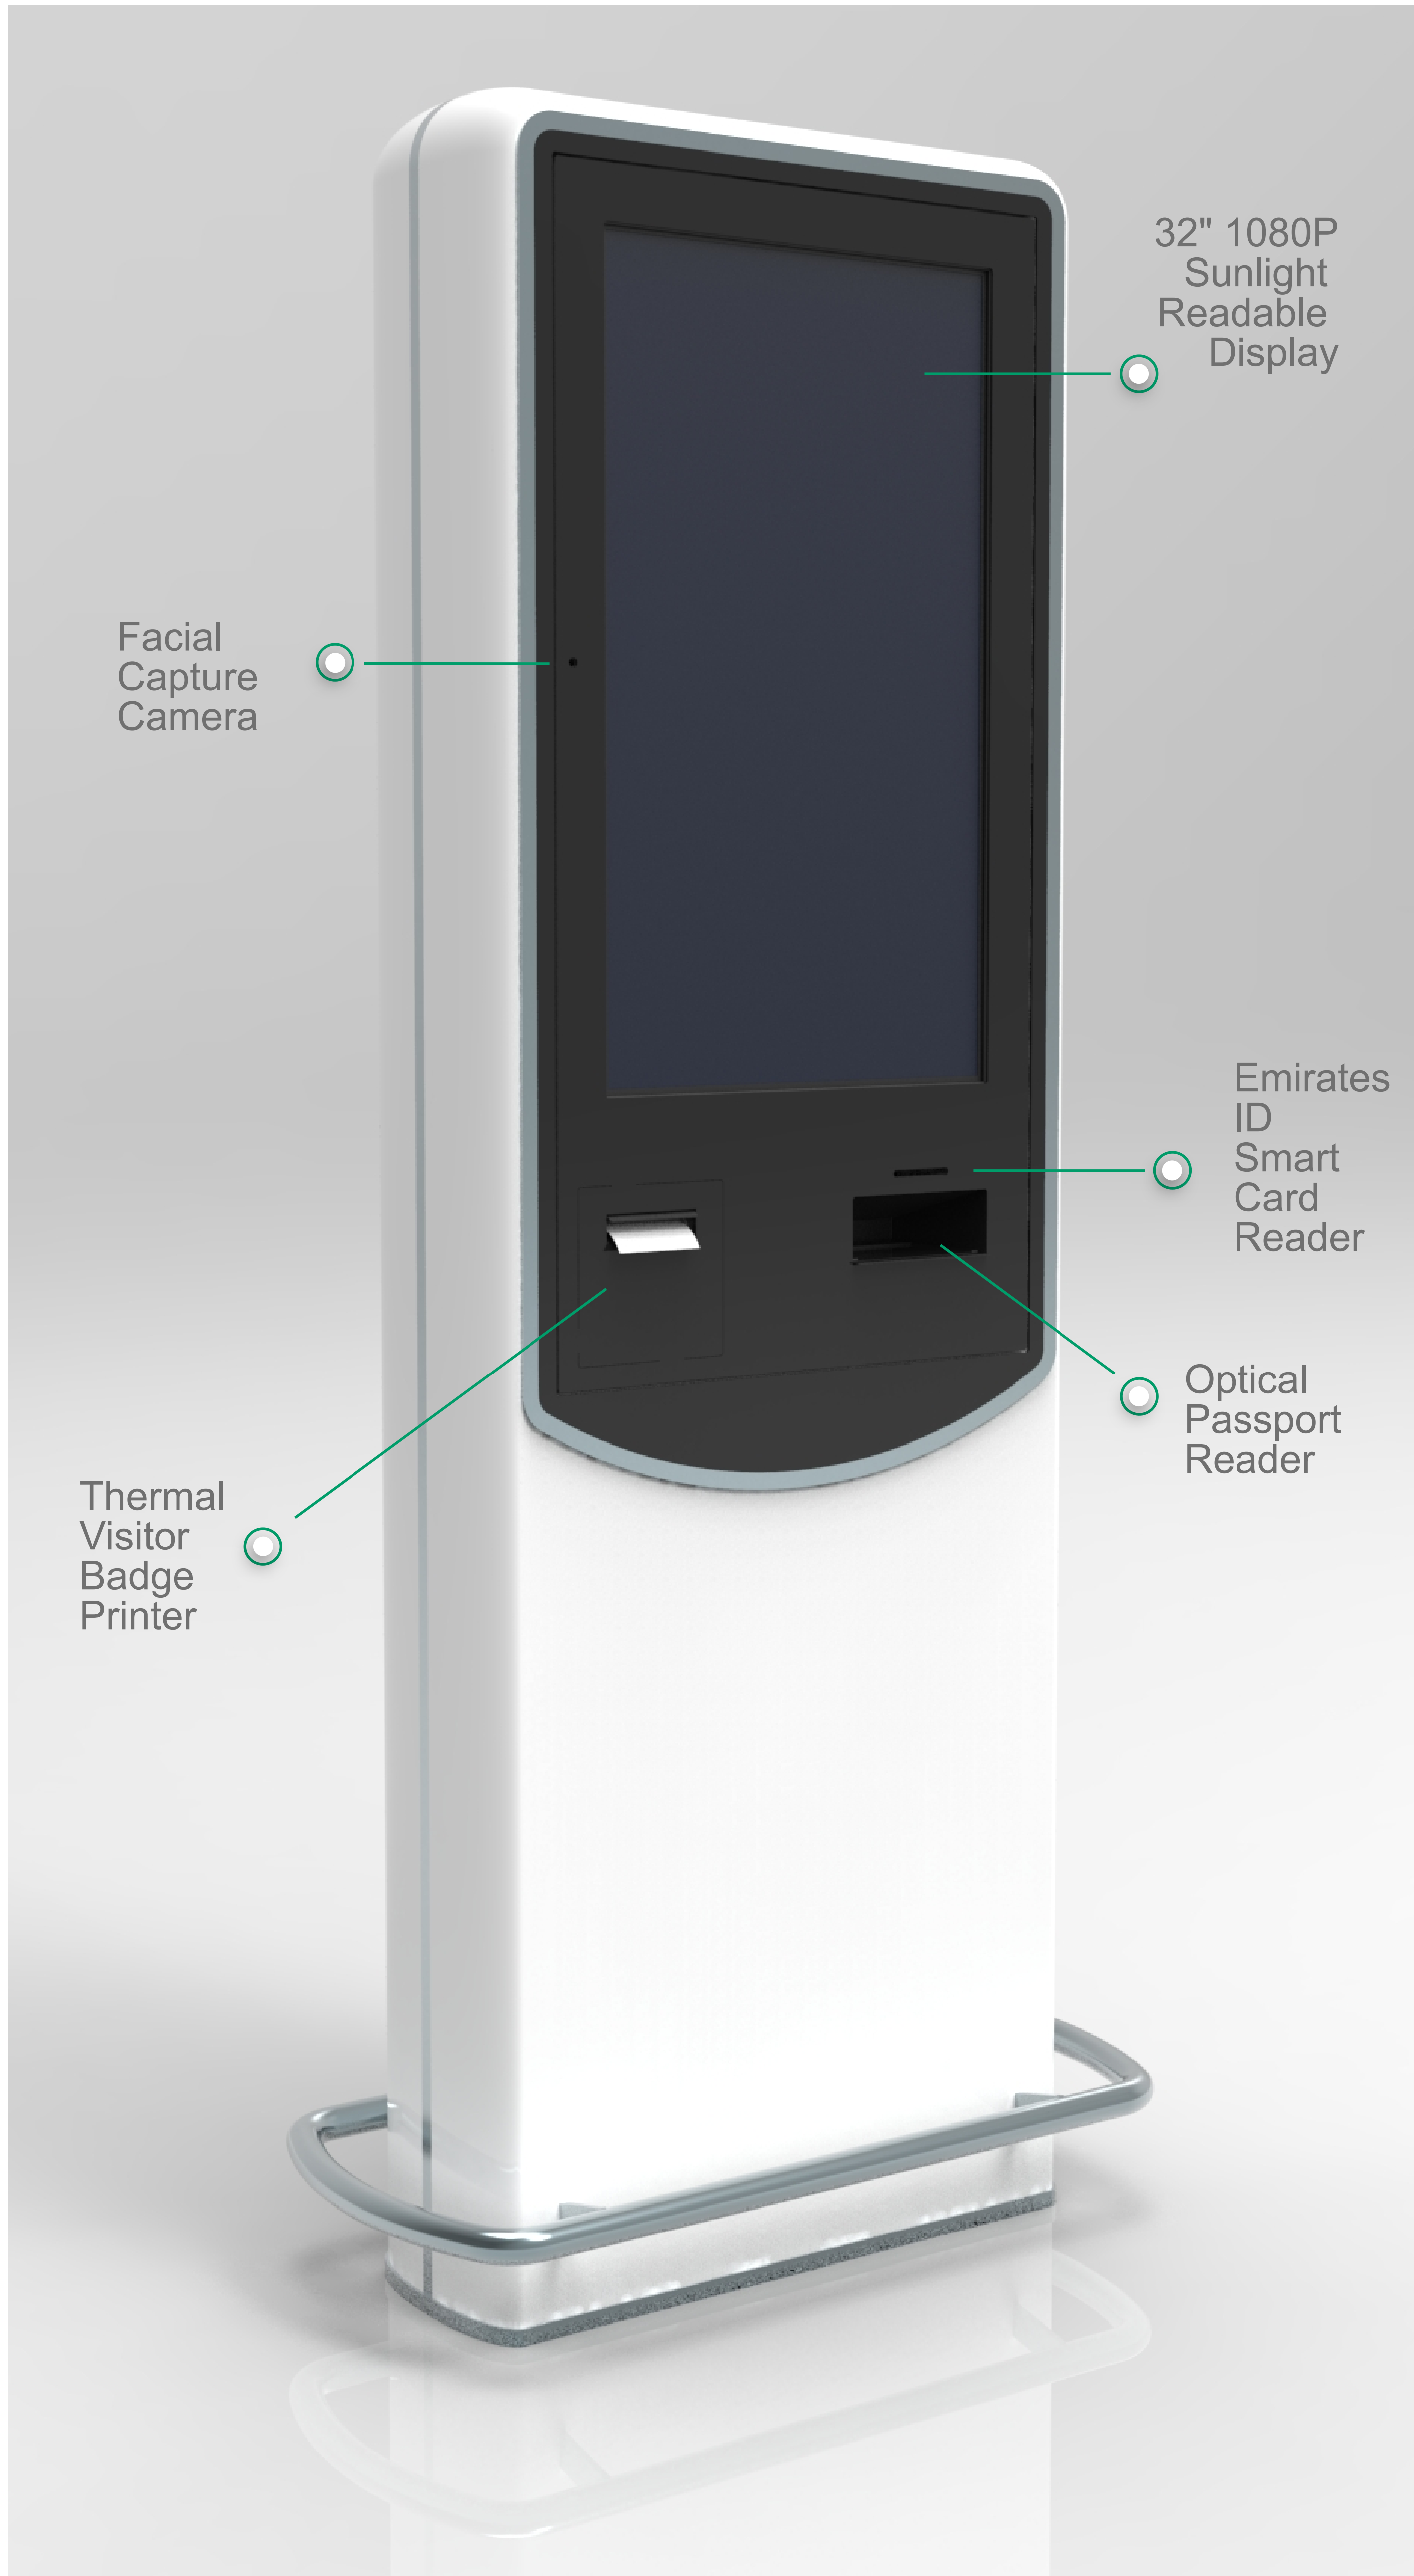

# ELITE-01 VISITOR KIOSK

32" LARGE FORMAT SELF-SERVICE  
VISITOR REGISTRATION KIOSK

# Elite Series - EvTrack Free Standing Visitor Kiosk

# Specifications

Screen	32" Sunlight Readable Touchscreen
Resolution	1920 x 1080
Processor	2.4 GHz Quad Core ARM Processor
Camera (Front)	12 MP Auto Focus
Optical Passport Scanner	Yes
Emirates ID Card Scanner	Yes
Communication	Gigabit Ethernet or Dual Band 802.11 ac WIFI
Power	110~230VAC
Material	Waterproof MDF + Steel + Aluminium
Operating System	Android 14