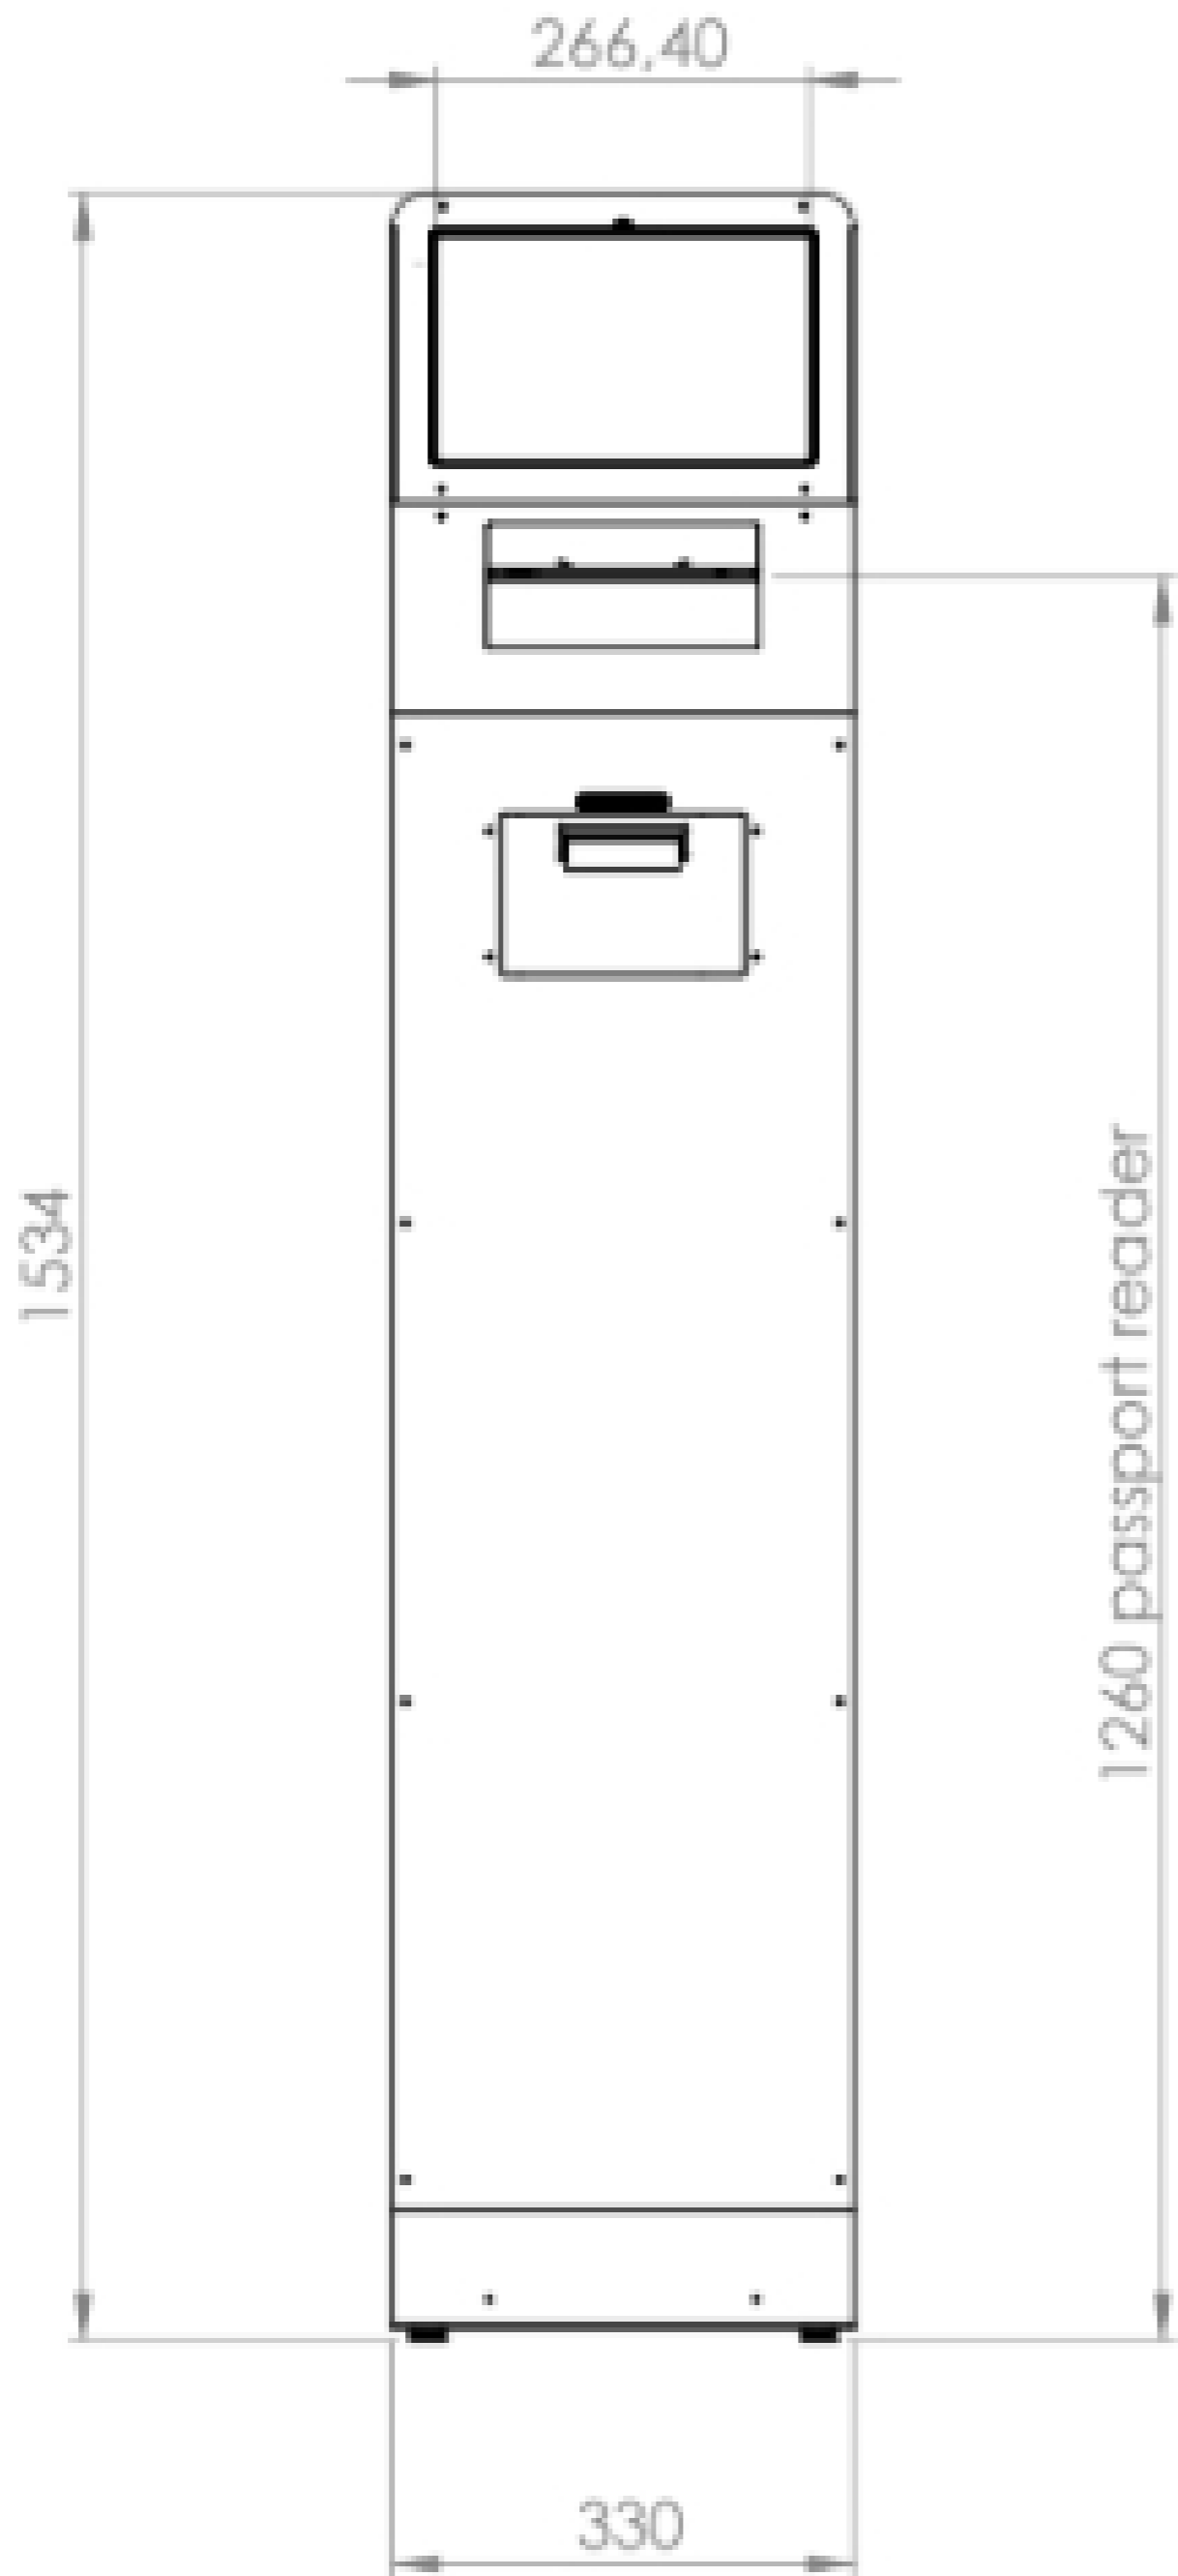

Available in Two Standard Colors

Matt Black

Matt White