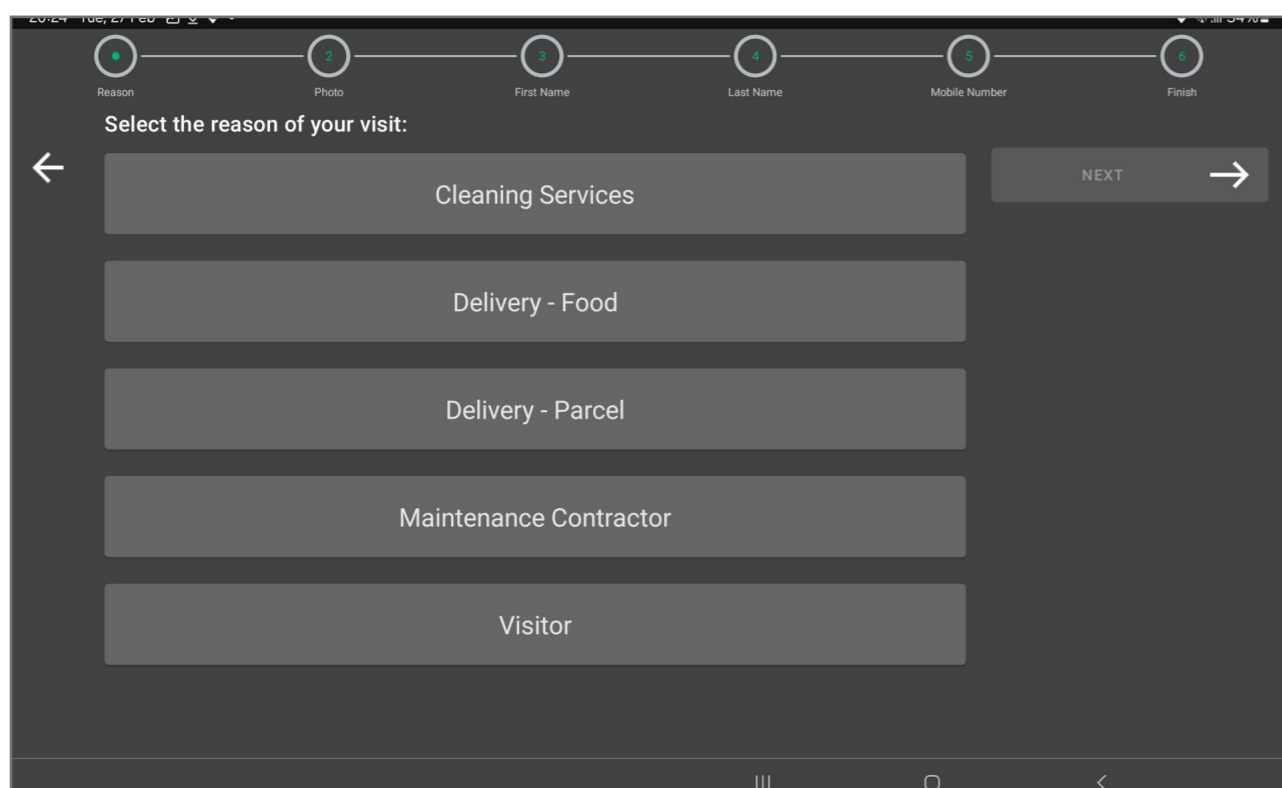

## SUPPORTED IDENTITY DOCUMENTS & PASSPORTS

Welcome Screen with Check-In/Out + Onboarding

Facial Image Capture

Manual Data Entry option

Passport or ID Scanning

Visitor Reason

Visitor Confirmation

Badge Printing