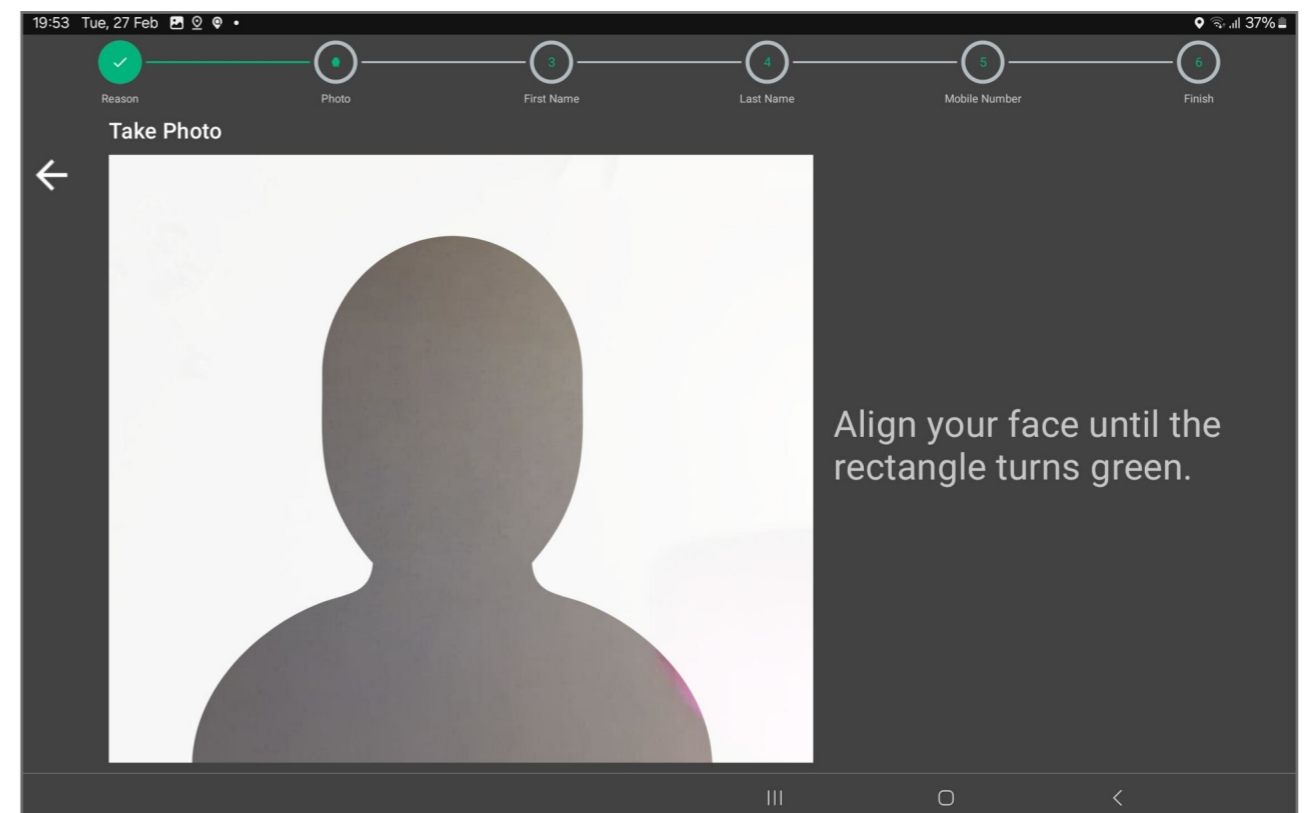

Facial Image Capture