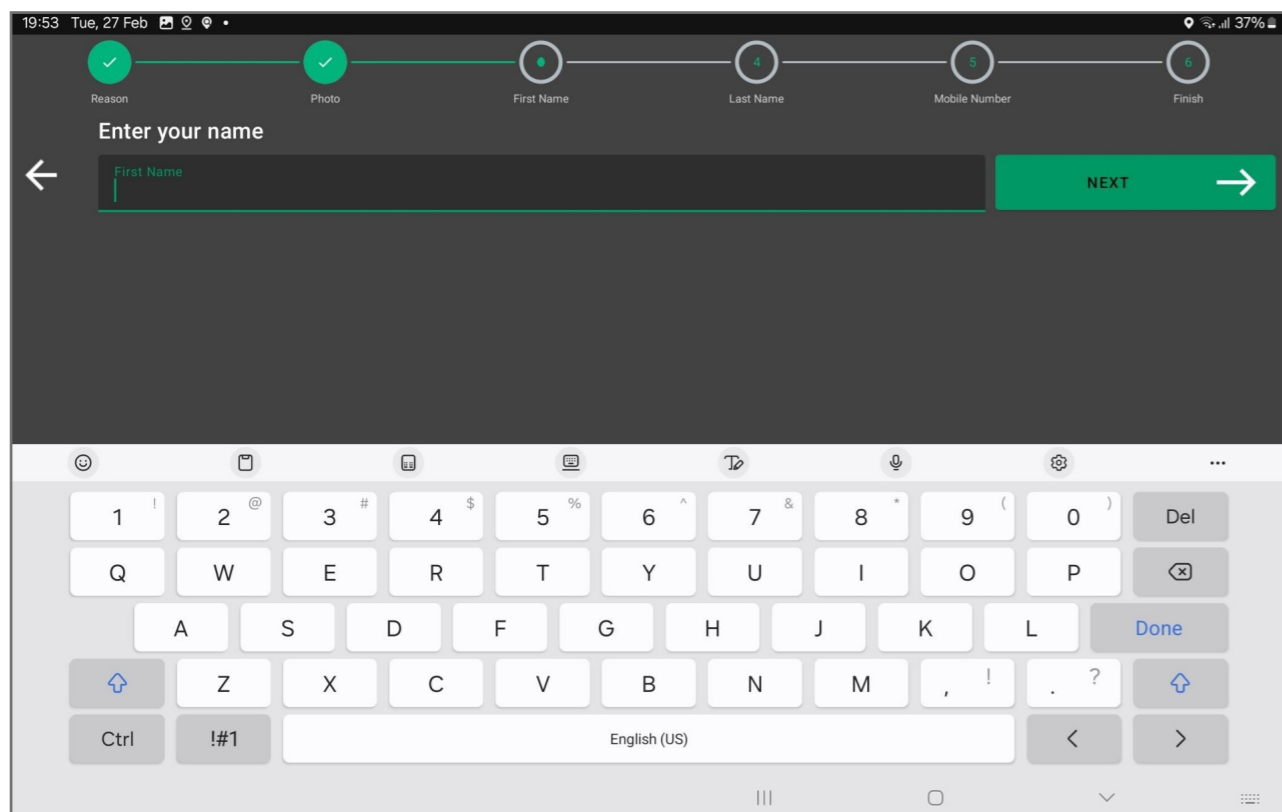

It is also available with an optional smart card reader for Emirates ID card scanning or an optional 2D barcode scanner. The other optional order is a front mounted integrated optical passport / ID document reader which is designed for countries where the ID document is more difficult to 'read' data from. These all enable hi-speed visitor document data capture speeding up visitor registration.

## KIOSK HARDWARE FEATURES

- 13" Hi-Definition 600cd/m2 Touchscreen Display
- Front Facing Camera for Facial Image Capture with AI-enabled Smart Face Capture
- B/W 80mm Thermal Paper Visitor Badge Printer
- Rear OCR Passport & ID Card Reader
- **Optional** 2D Optical Barcode Scanner For Reading QR Codes or ID cards with PDF417
- **Optional** Smart Card ID Card Reader Slot or Front Loading ID Document Reader
- WiFi and 10/100Mbps Ethernet Interface
- Steel & Aluminium Construction (White or Black Body) with Customer Logo

## SUPPORTED IDENTITY DOCUMENTS & PASSPORTS

Welcome Screen with Check-In/Out + Onboarding

Facial Image Capture

Manual Data Entry option

Passport or ID Scanning

Visitor Reason

Visitor Confirmation

Badge Printing