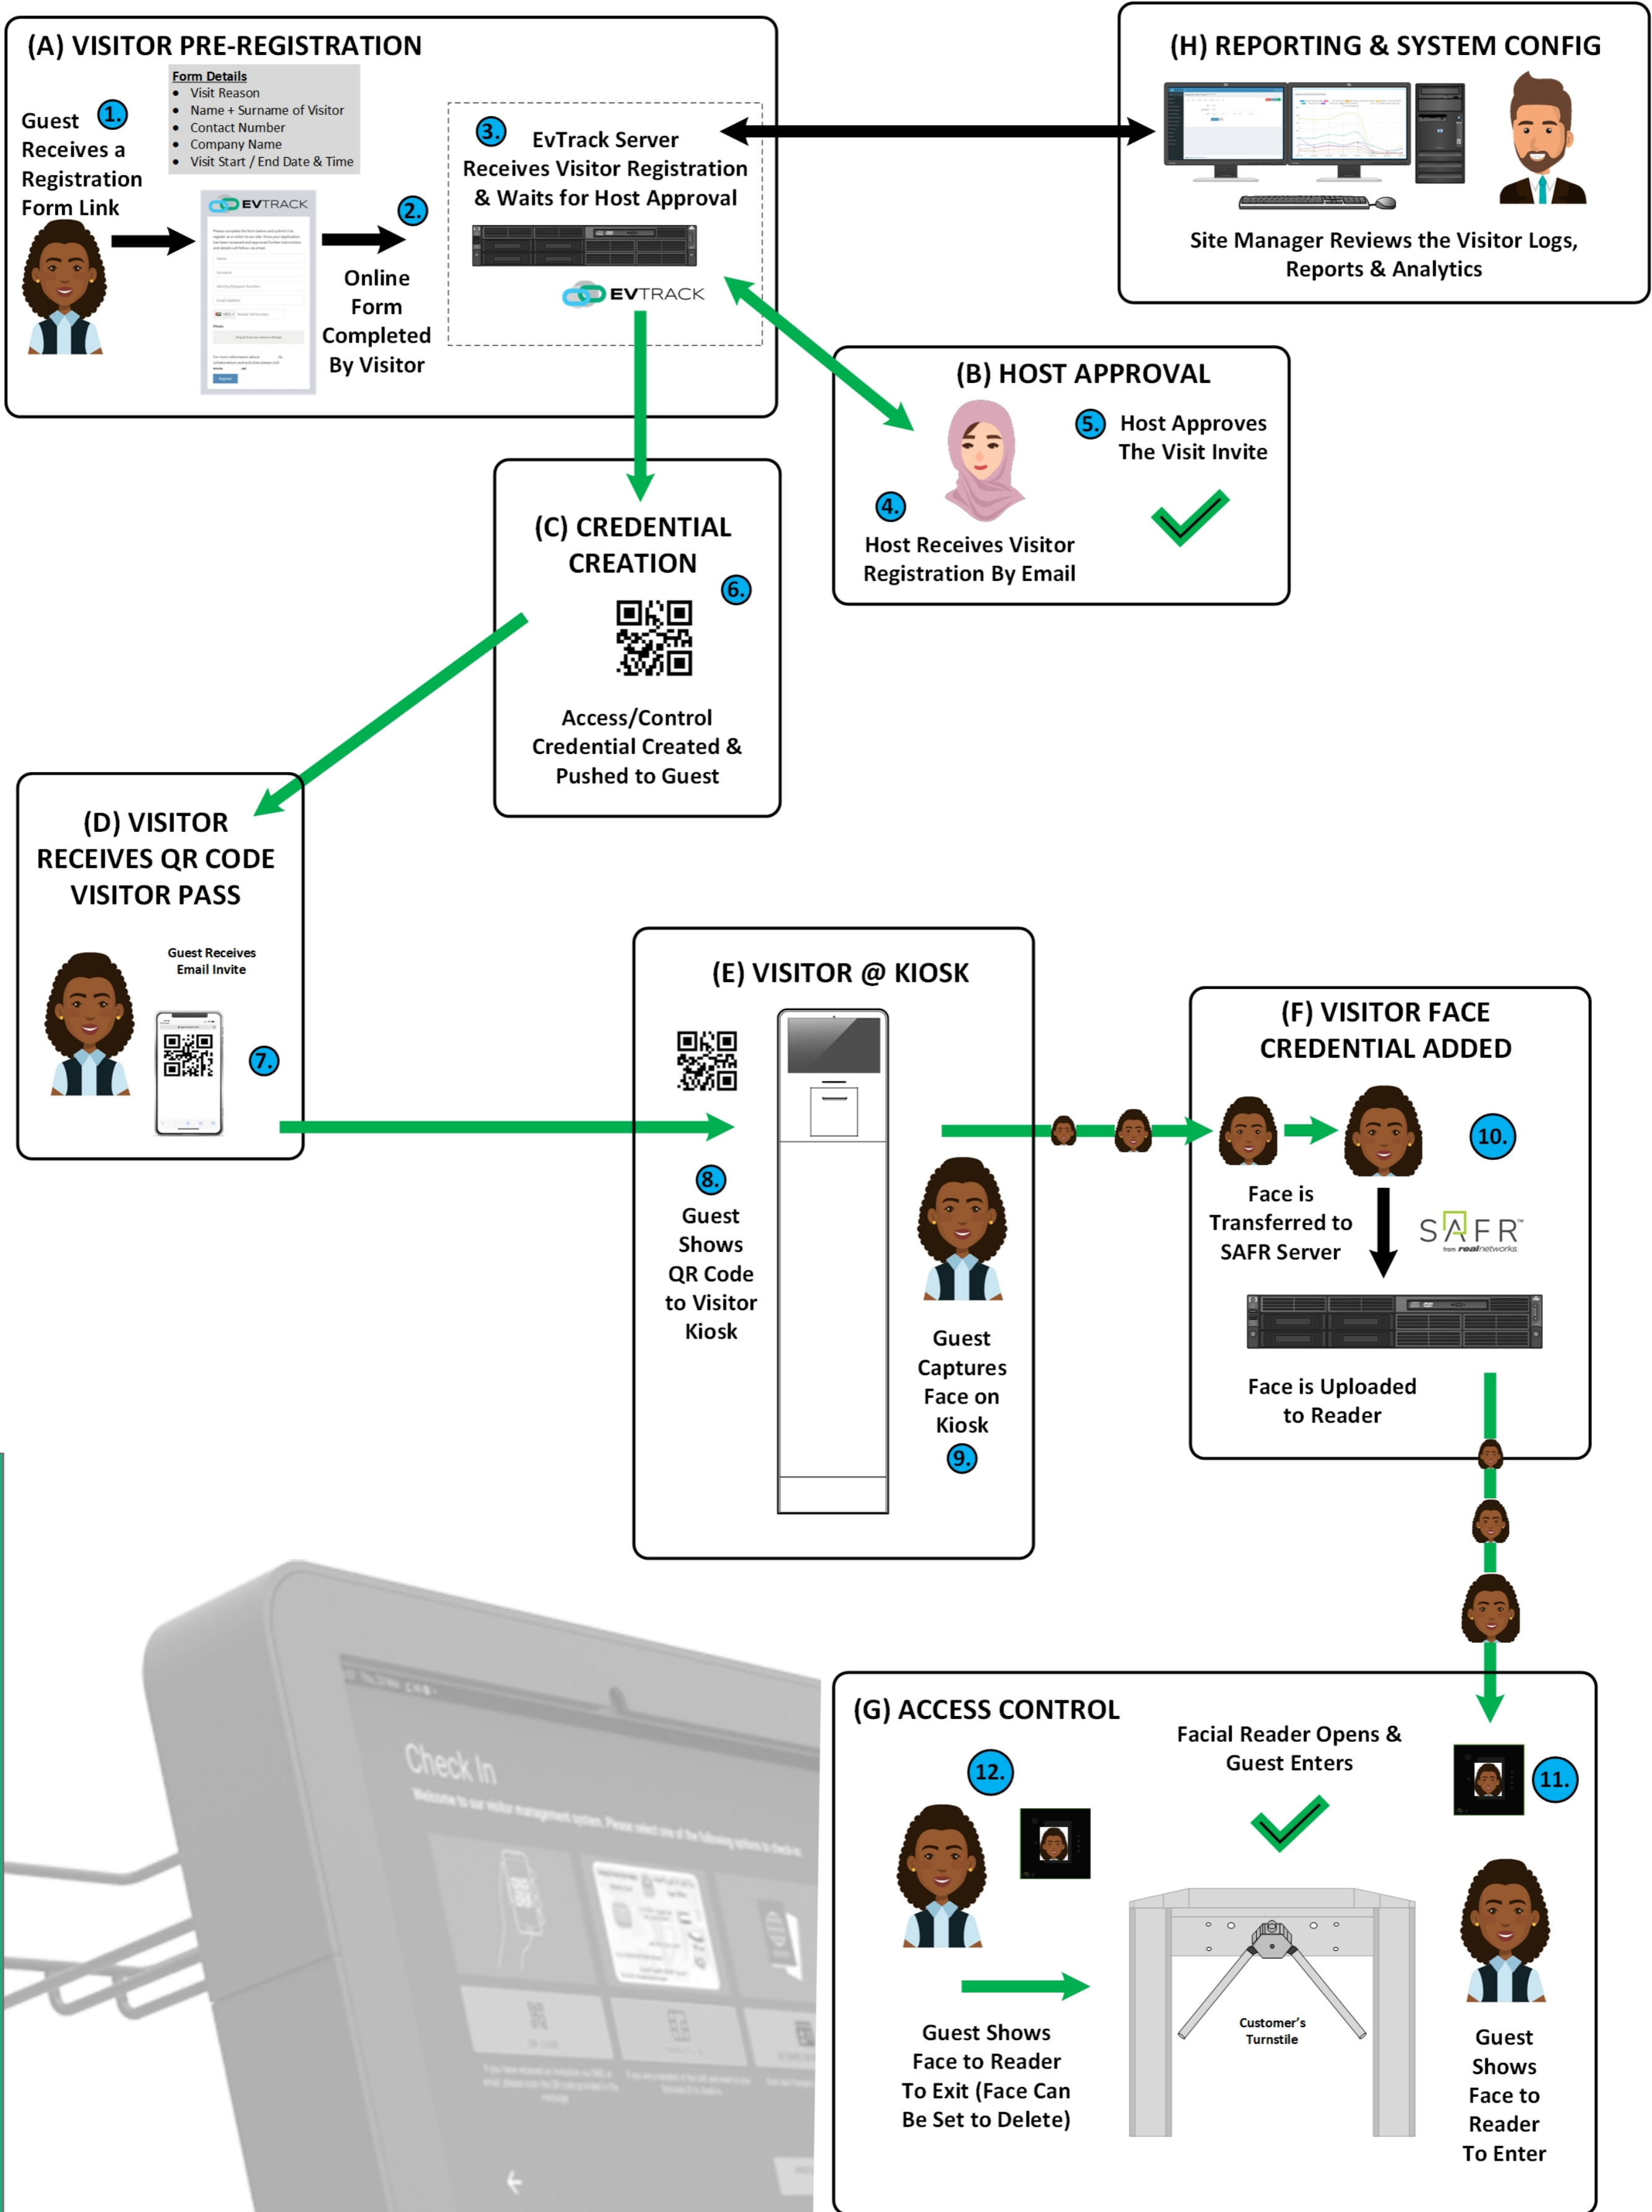

ACCESS CONTROL VISITOR WORKFLOW FOR PRE-REGISTERED GUESTS