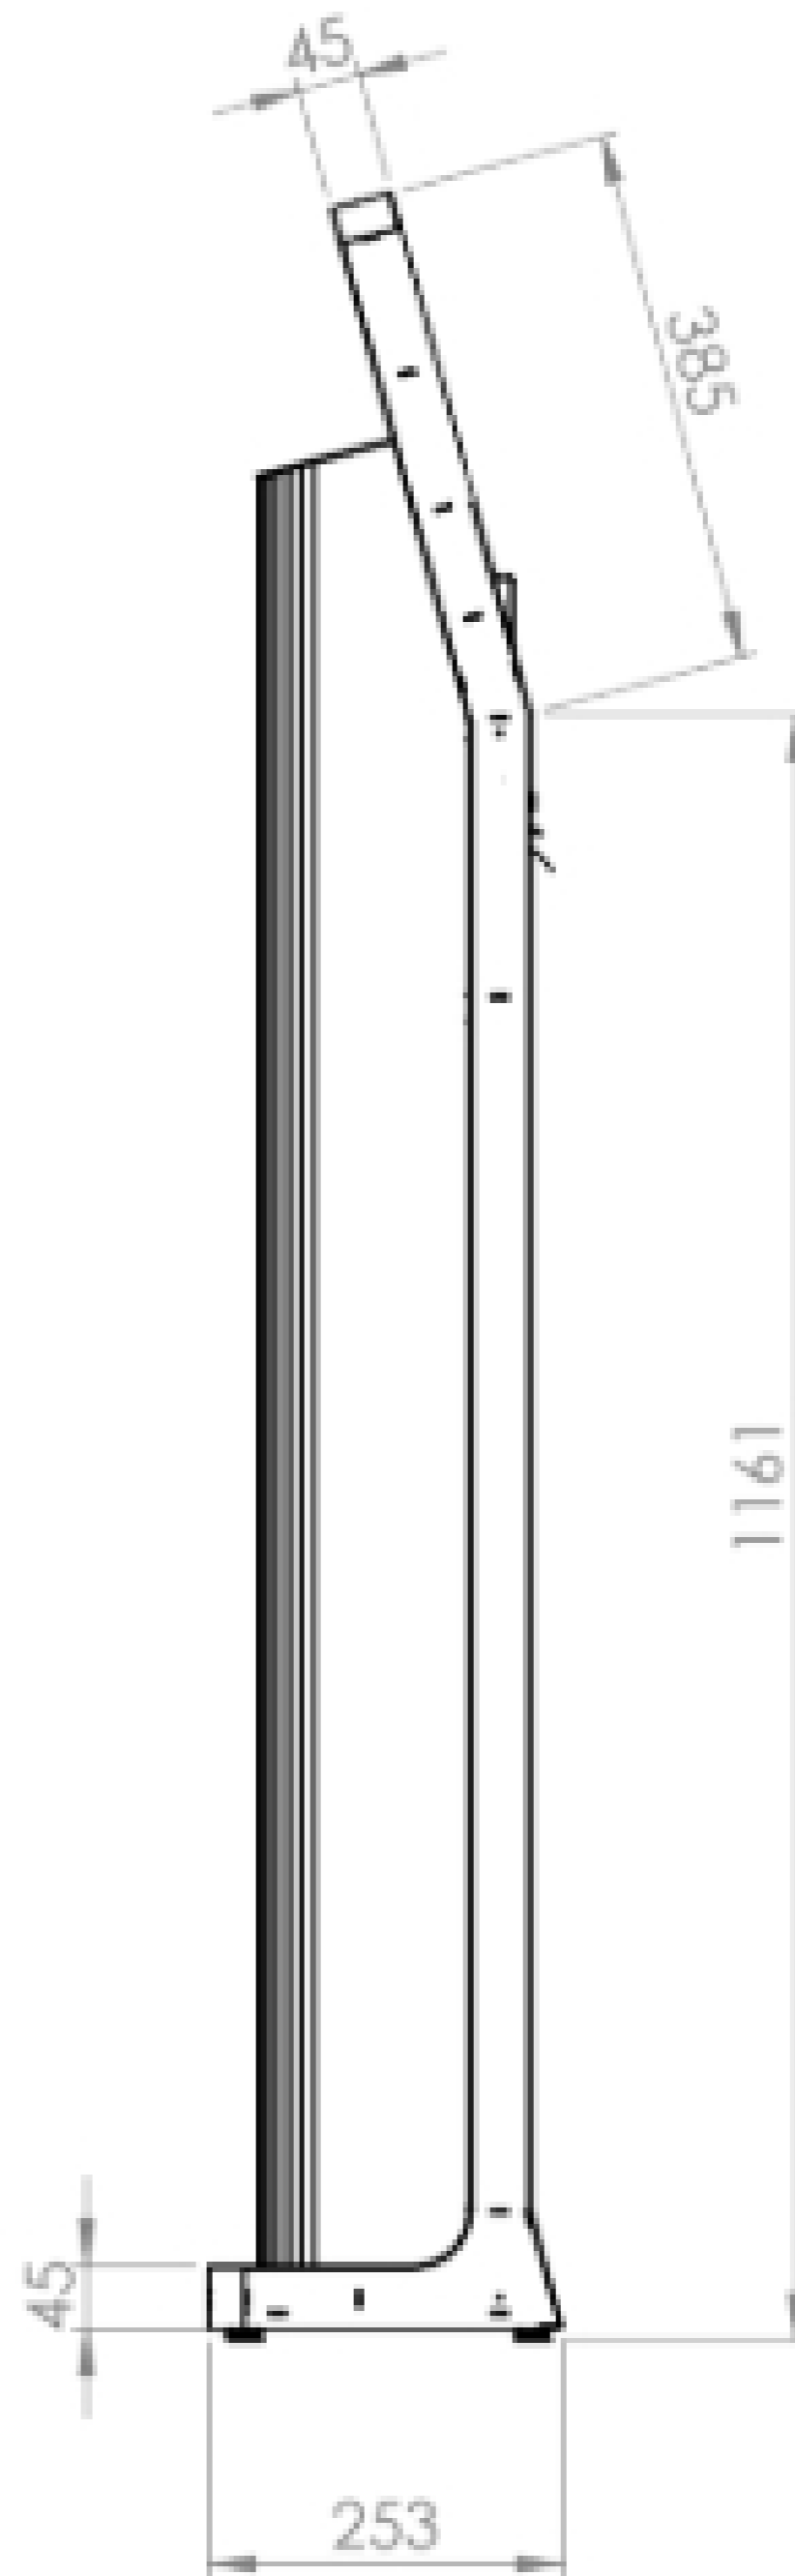

Available in Two Standard Colors

Matt Black

Matt White