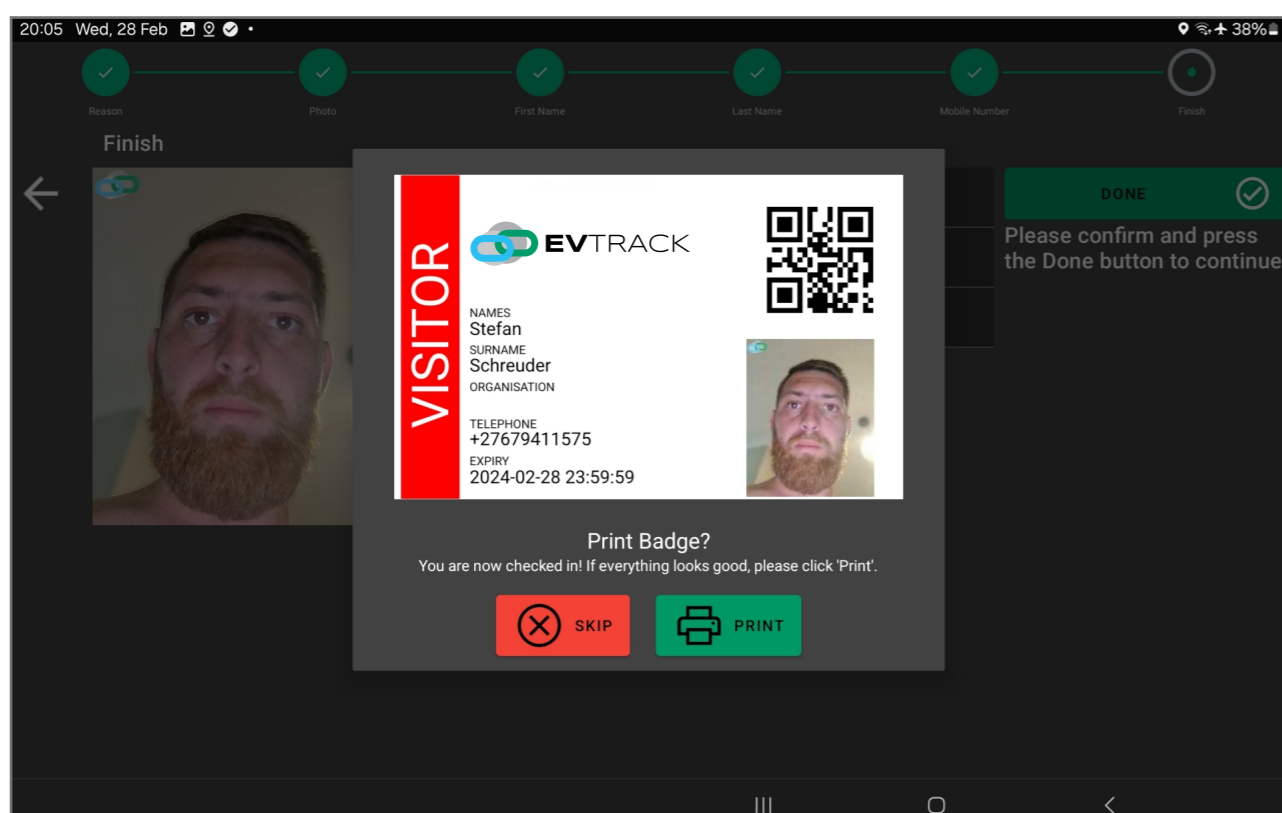

# VIP-03-V3 FREE STANDING EVTRACK VISITOR KIOSK INTRODUCTION

EvTrack's VIP-03-V3 kiosk is a floor-standing self-service visitor kiosk for visitor and guest management. Available as standard in black or white, the VIP-03-V3 can also be supplied with various different side trim colors and logos to suit the customer's branding. Each kiosk is constructed of a combination of rugged steel and aluminum with an ergonomic design ideal for capturing visitor identification and facial images. Integrated into the kiosk is a powerful embedded computer, touchscreen full hi-definition display, as well as AI-enabled OCR ID and passport scanning and verification. Two passport printers are available, a BW thermal visitor badge printer with an extremely low running cost or a thermal printer with red/black printing providing a greyscale effect for the visitor's facial image printing.

## KIOSK HARDWARE FEATURES

- 13" Hi-Definition 600cd/m2 Touchscreen Display
- Front Facing Camera for Facial Image Capture with AI-enabled Smart Face Capture
- B/W 80mm Thermal Paper Visitor Badge Printer
- Rear OCR Passport & ID Card Reader
- **Optional** 2D Optical Barcode Scanner For Reading QR Codes or ID cards with PDF417
- **Optional** Smart Card ID Card Reader Slot or Front Loading ID Document Reader
- WiFi and 10/100Mbps Ethernet Interface
- Steel & Aluminium Construction (White or Black Body) with Customer Logo

## SUPPORTED IDENTITY DOCUMENTS & PASSPORTS

Welcome Screen with Check-In/Out + Onboarding

Facial Image Capture

Manual Data Entry option

Passport or ID Scanning

Visitor Reason

Visitor Confirmation

Badge Printing

Digital Visitor Pass