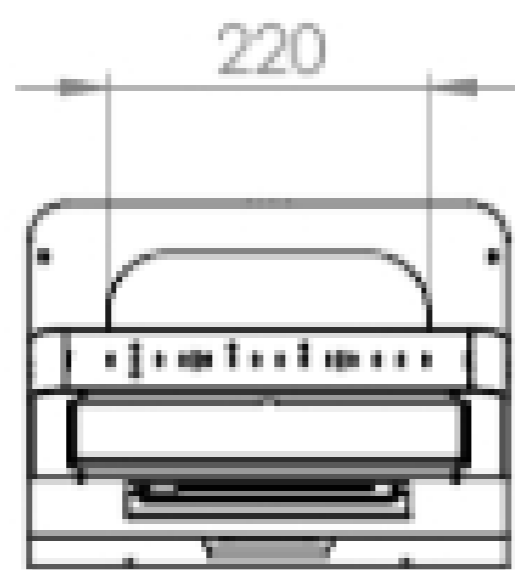

Available in Two Standard Colors

Matt Black

Matt White