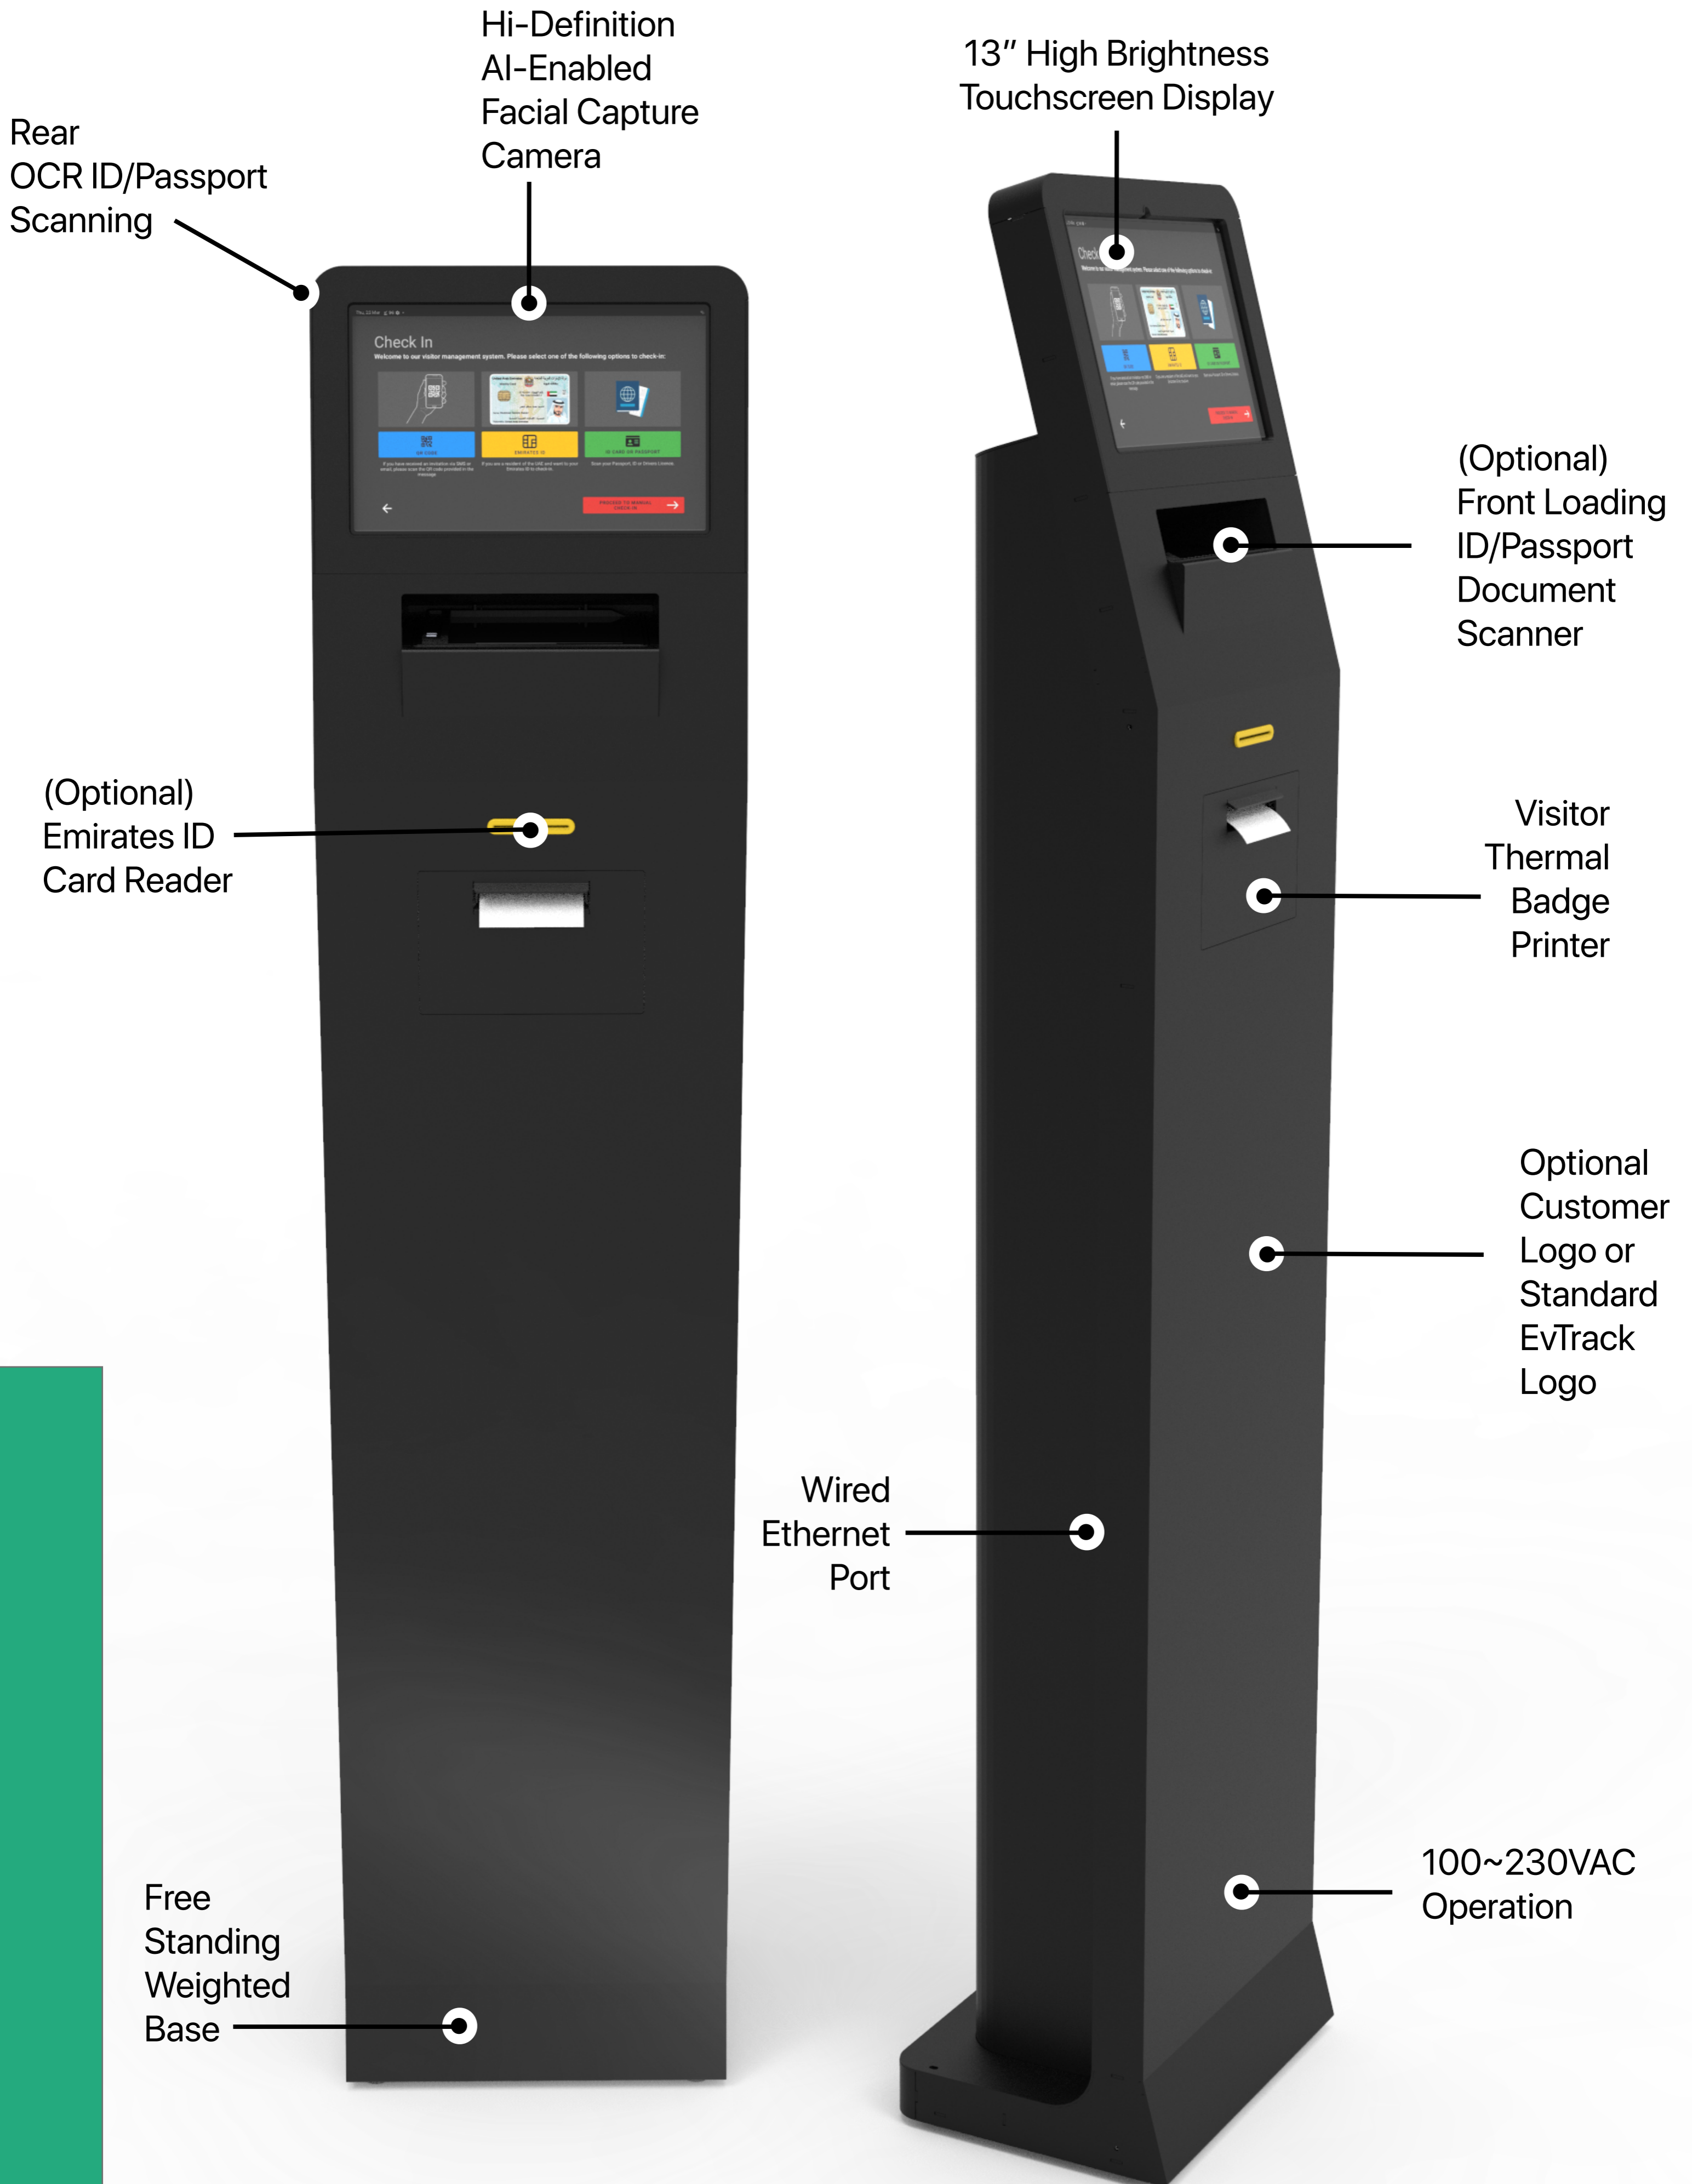

VIP03-V3 - FREE STANDING VISITOR KIOSK