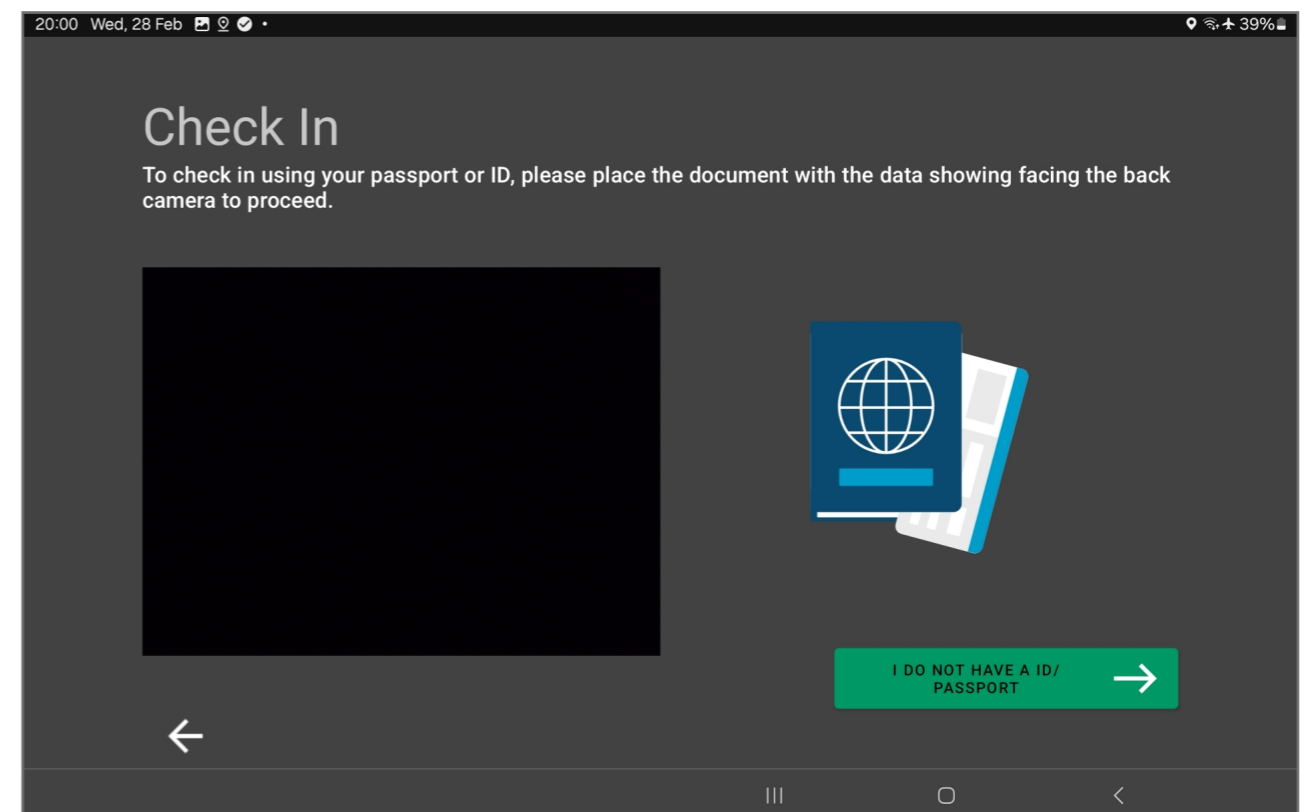

## KIOSK HARDWARE FEATURES

- 13" Hi-Definition 600cd/m2 Touchscreen Display
- Front Facing Camera for Facial Image Capture with AI-enabled Smart Face Capture
- B/W 80mm Thermal Paper Visitor Badge Printer
- Rear OCR Passport & ID Card Reader
- **Optional** 2D Optical Barcode Scanner For Reading QR Codes or ID cards with PDF417
- **Optional** Smart Card ID Card Reader Slot or Front Loading ID Document Reader
- WiFi and 10/100Mbps Ethernet Interface
- Steel & Aluminium Construction (White or Black Body) with Customer Logo

## SUPPORTED IDENTITY DOCUMENTS & PASSPORTS

Welcome Screen with Check-In/Out + Onboarding

Facial Image Capture

Manual Data Entry option

Passport or ID Scanning

Visitor Reason

Visitor Confirmation

Badge Printing