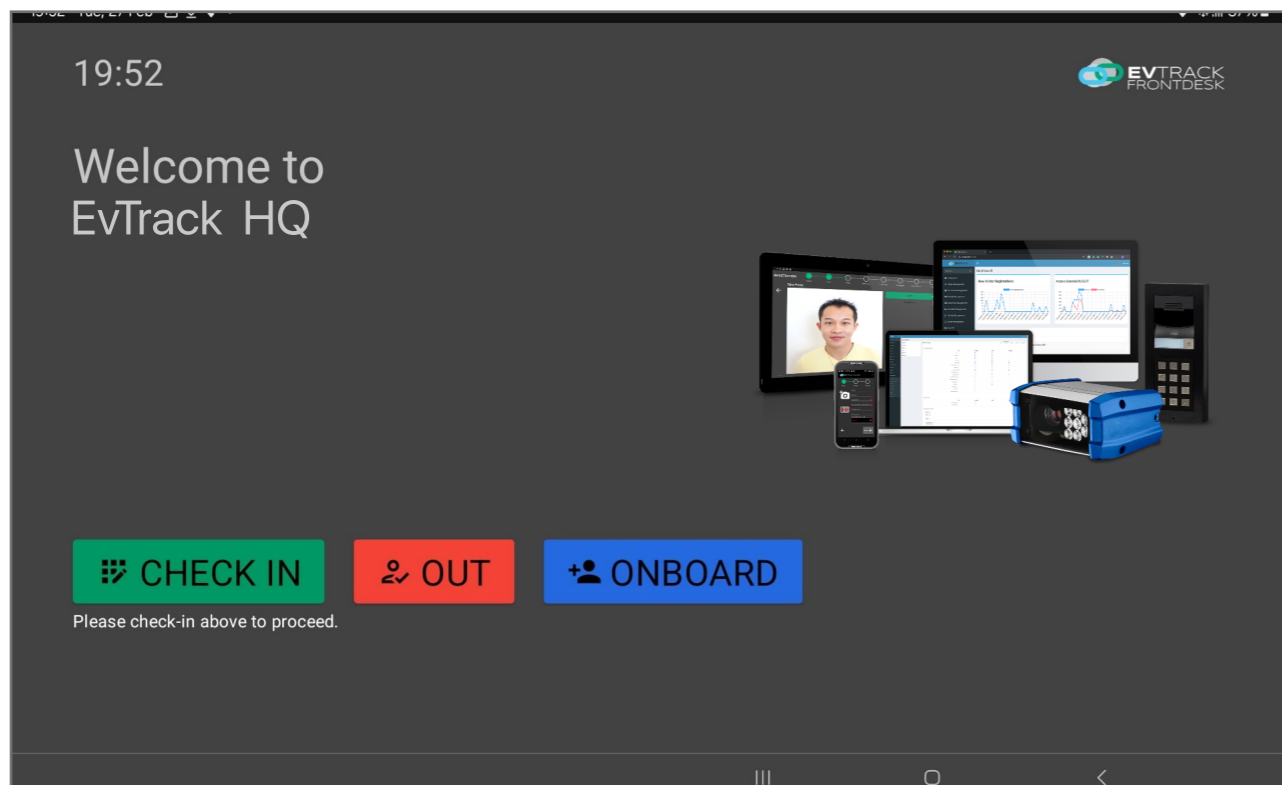

Welcome Screen with Check-In/Out + Onboarding