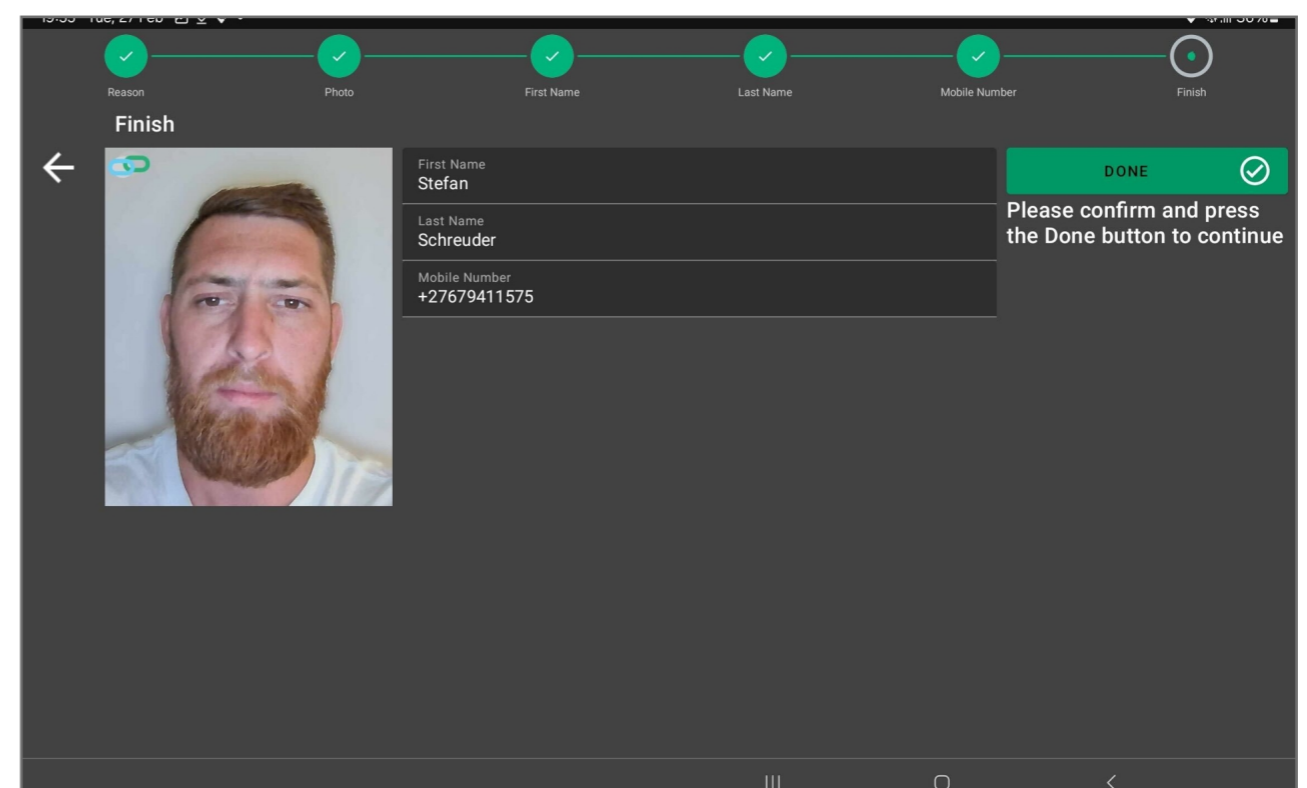

## KIOSK HARDWARE FEATURES

- 13" Hi-Definition 600cd/m2 Touchscreen Display
- Front Facing Camera for Facial Image Capture with AI-enabled Smart Face Capture
- B/W 80mm Thermal Paper Visitor Badge Printer
- Rear OCR Passport & ID Card Reader
- **Optional** 2D Optical Barcode Scanner For Reading QR Codes or ID cards with PDF417
- **Optional** Smart Card ID Card Reader Slot or Front Loading ID Document Reader
- WiFi and 10/100Mbps Ethernet Interface
- Steel & Aluminium Construction (White or Black Body) with Customer Logo

## SUPPORTED IDENTITY DOCUMENTS & PASSPORTS

Welcome Screen with Check-In/Out + Onboarding

Facial Image Capture

Manual Data Entry option

Passport or ID Scanning

Visitor Reason

Visitor Confirmation

Badge Printing