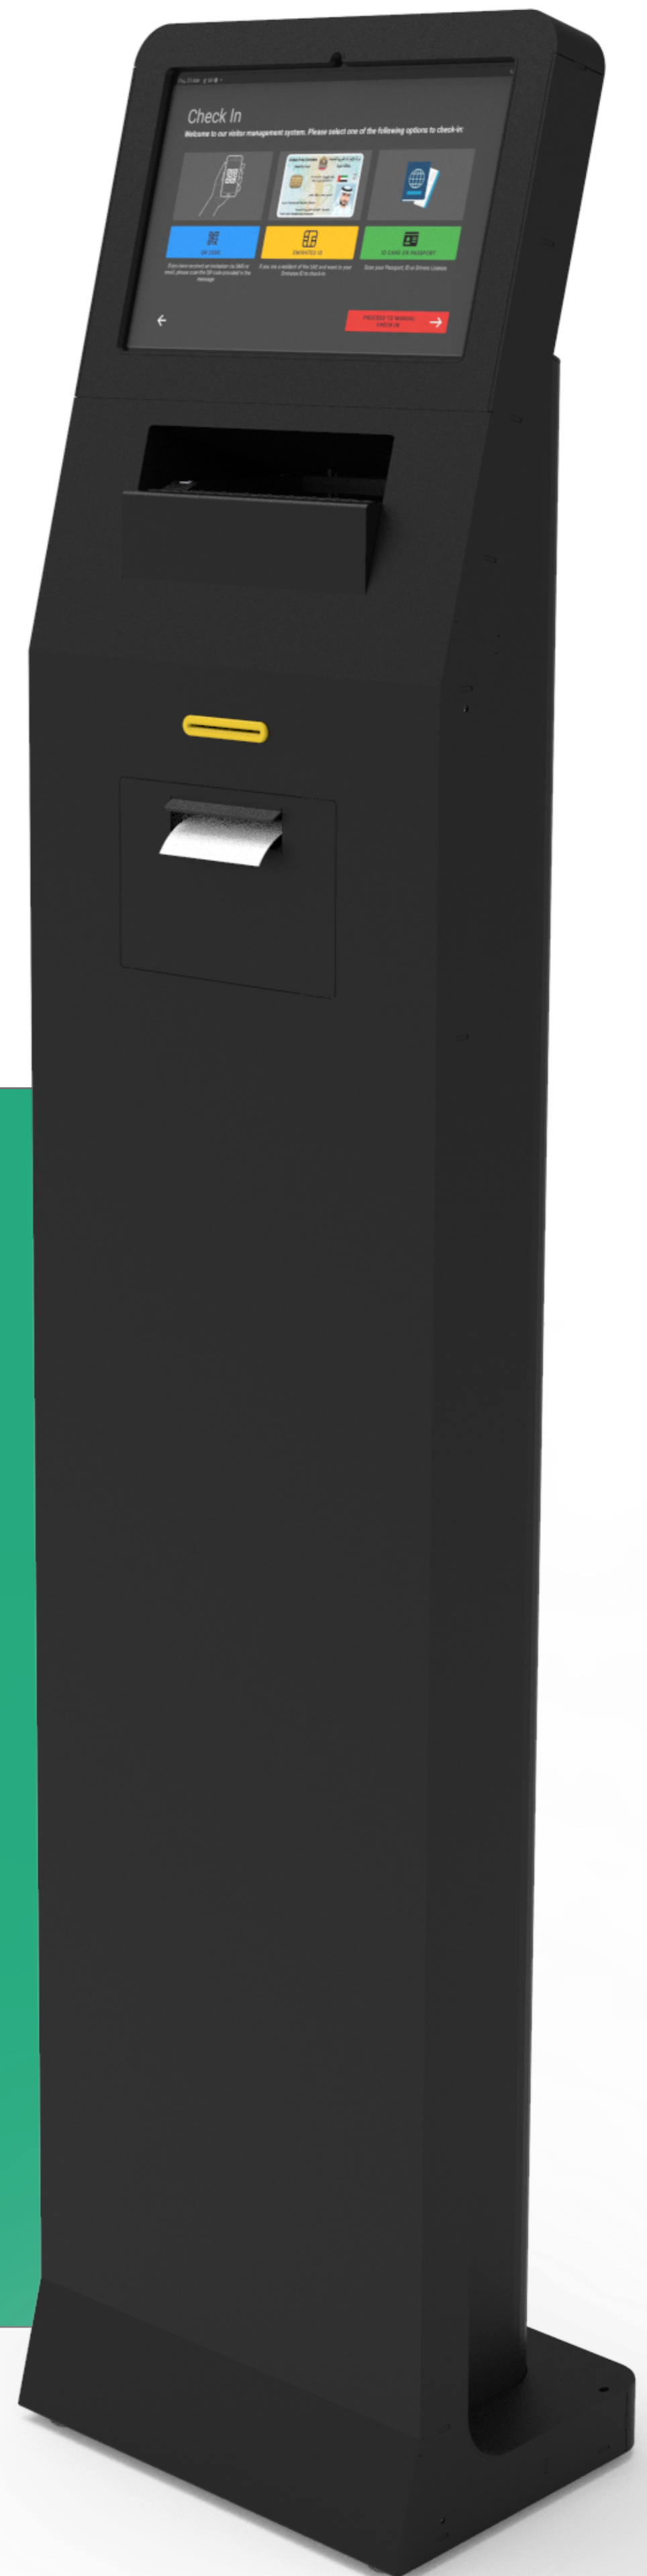

# VISITOR SELF-SERVICE FLOOR STANDING KIOSK

## VIP-03-V3

# VIP-03-V3 FREE STANDING EVTRACK VISITOR KIOSK INTRODUCTION

EvTrack's VIP-03-V3 kiosk is a floor-standing self-service visitor kiosk for visitor and guest management. Available as standard in black or white, the VIP-03-V3 can also be supplied with various different side trim colors and logos to suit the customer's branding. Each kiosk is constructed of a combination of rugged steel and aluminum with an ergonomic design ideal for capturing visitor identification and facial images. Integrated into the kiosk is a powerful embedded computer, touchscreen full hi-definition display, as well as AI-enabled OCR ID and passport scanning and verification. Two passport printers are available, a BW thermal visitor badge printer with an extremely low running cost or a thermal printer with red/black printing providing a greyscale effect for the visitor's facial image printing.

## KIOSK HARDWARE FEATURES

- 13" Hi-Definition 600cd/m2 Touchscreen Display
- Front Facing Camera for Facial Image Capture with AI-enabled Smart Face Capture
- B/W 80mm Thermal Paper Visitor Badge Printer
- Rear OCR Passport & ID Card Reader
- **Optional** 2D Optical Barcode Scanner For Reading QR Codes or ID cards with PDF417
- **Optional** Smart Card ID Card Reader Slot or Front Loading ID Document Reader
- WiFi and 10/100Mbps Ethernet Interface
- Steel & Aluminium Construction (White or Black Body) with Customer Logo