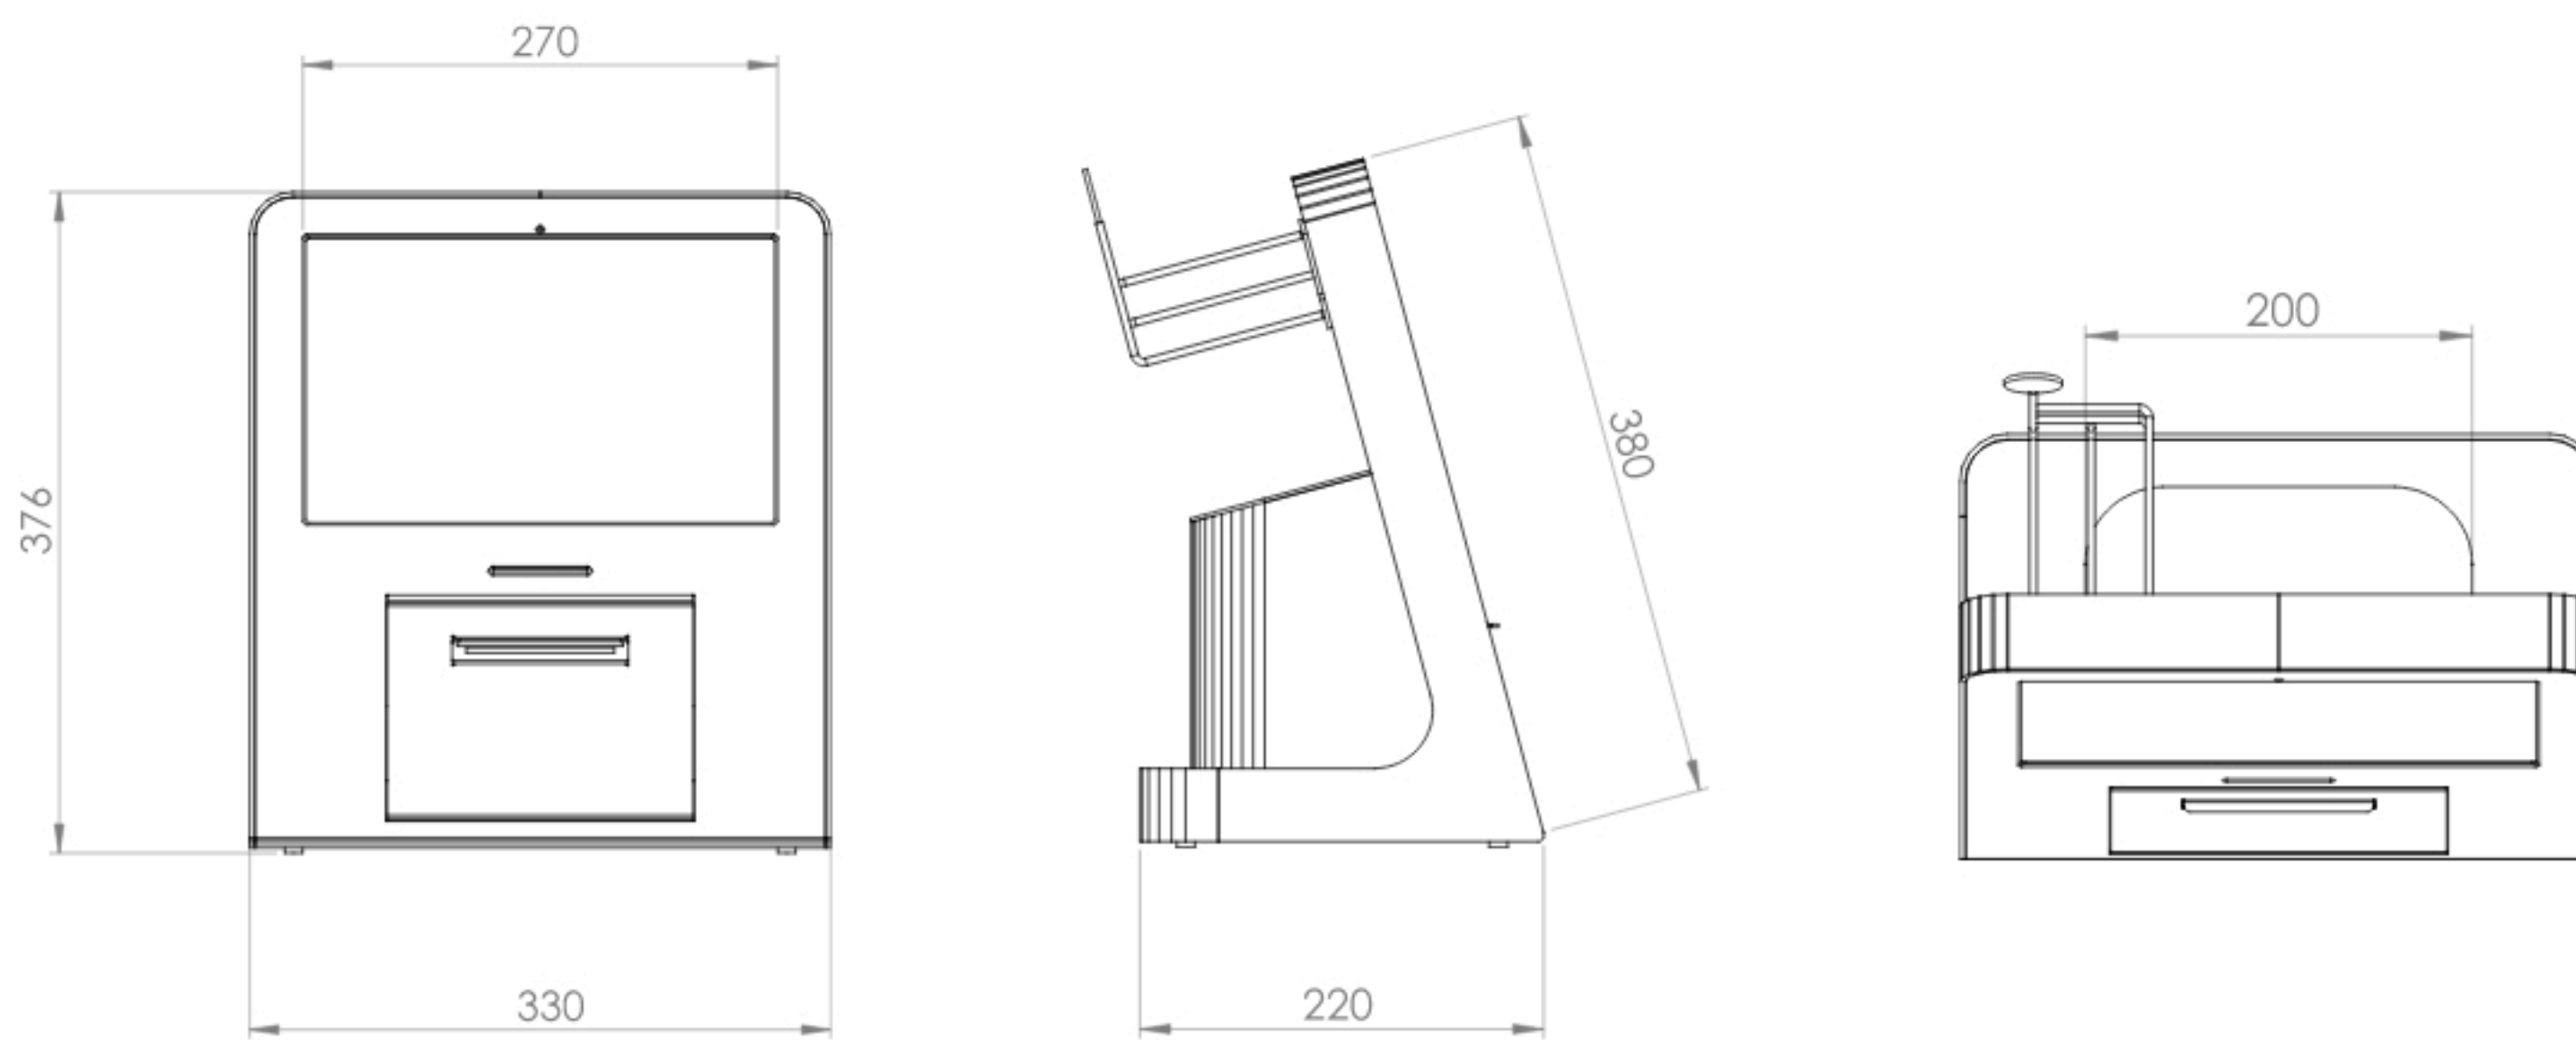

Option H: All Stainless Steel

Front View

Rear View

Specifications

VIP SERIES

Touchscreen Screen Size	12"
Resolution & Type	2560 x 1600 TFT
Processor	Octa-Core
Memory	6 GB RAM , 128GB ROM
Camera (Front)	8 MP Auto Focus
Barcode Scanner	Optional 1D/2D
Communication	802.11 a/b/g/n/ac WiFi & Bluetooth v5.0
Power	100~240VAC Operation
Operating System	Android 12
Material	Powder-Coated Steel
Printer	High Speed Thermal Printer
Emirates ID Card Reader	Yes

Dimensions

System Architecture